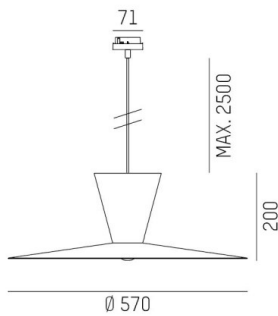

WIZARD

114-0291000476500

WIZARD L VOLARE PDI SUSPENSION WITH 2-PH VOLARE ADAPTER made of aluminium, similar to RAL 9016, aluminium shade gold black, beam see light source, light output direct / indirect, tilting 5°, dimmability: not dimmable, cable black, fabric, adapter/ceiling base grey, pendant length 2500mm, IP20 without lamp

DRAWING

LIGHT DISTRIBUTION CURVE

TECHNICAL DETAILS

Bulb type	AGL A60 7W
No. of bulb holders	1x
Socket	E27
Luminous flux [lm]	siehe Leuchtmittel
Colour temp. [K]	siehe Leuchtmittel
CRI	siehe Leuchtmittel
Optics	aluminium shade
Designer	Serge Cornelissen
Dimming	not dimmable
Light output	direct / indirect
Beam angle [°]	siehe Leuchtmittel
Voltage [V]	220-240V 50/60Hz
Material	aluminium
Length [mm]	570,1
Height [mm]	208
Pendant length [mm]	2500
Diameter [mm]	570
IP protection class	IP20
Voltage class	protection cl. I
Net weight [kg]	1,05
RAL	9016
Colour of glass/shade	gold black
Colour adapter/ceiling base	grey
Electric wire	black, fabric
EAN-Number	9010506774245