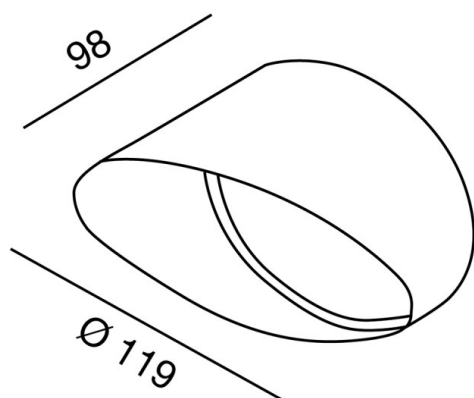

KOALA

125-99133000

DRAWING

LIGHT DISTRIBUTION CURVE

TECHNICAL DETAILS

Dimming	not dimmable
Material	aluminium
Height [mm]	98
Diameter [mm]	119
IP protection class	IP65
Net weight [kg]	0,07
Colour lamp	grey
RAL	9007
EAN-Number	8012952396522

The values are rated values. Power and luminous flux are initially subject to a tolerance of +/- 10%. Colour temperature tolerance: +/- 150 K. The values apply to an ambient temperature of 25°C unless otherwise specified.