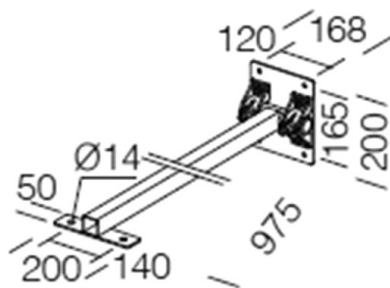

ZUBEHÖR

125-99550400

DRAWING

TECHNICAL DETAILS

Dimming	not dimmable
Material	steel
Length [mm]	975
Width [mm]	200
Height [mm]	200
Troat [mm]	975
IP protection class	IP66
Net weight [kg]	4,55
Colour lamp	grey
EAN-Number	8012952077513

LIGHT DISTRIBUTION CURVE

The values are rated values. Power and luminous flux are initially subject to a tolerance of +/- 10%. Colour temperature tolerance: +/- 150 K. The values apply to an ambient temperature of 25°C unless otherwise specified.