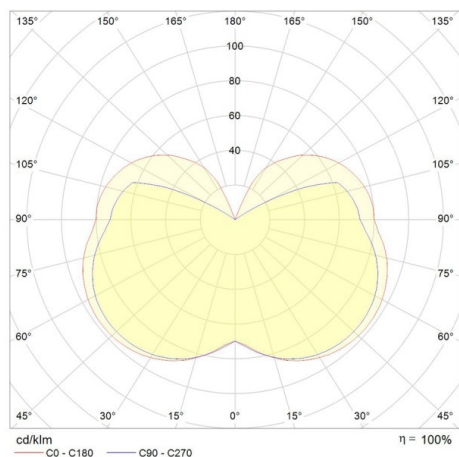

KUBIK

140-a070010110000

KUBIK WALL / CEILING LUMINAIRE made of metal, satined white, light output direct, dimmability: not dimmable, IP40

DRAWING

TECHNICAL DETAILS

Bulb type	AGL D45 ECO 46W
No. of bulb holders	1x
Socket	E14
Dimming	not dimmable
Light output	direct
Voltage [V]	220-240V 50/60Hz
Material	metal
Length [mm]	110
Width [mm]	110
Height [mm]	110
IP protection class	IP40
Voltage class	protection cl. I
Net weight [kg]	0,70
Colour of glass/shade	satined white
EAN-Number	8033229160387
Lifetime [h]	50 000

LIGHT DISTRIBUTION CURVE

The values are rated values. Power and luminous flux are initially subject to a tolerance of +/- 10%. Colour temperature tolerance: +/- 150 K. The values apply to an ambient temperature of 25°C unless otherwise specified.