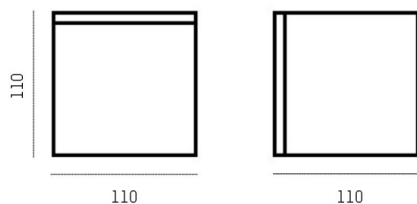

KUBIK

140-a070010110000

KUBIK WALL / CEILING LUMINAIRE made of metal, satined white, light output direct, dimmability: not dimmable, IP40

DRAWING

TECHNICAL DETAILS

Bulb type	AGL D45 ECO 46W
No. of bulb holders	1x
Socket	E14
Dimming	not dimmable
Light output	direct
Voltage [V]	220-240V 50/60Hz
Material	metal
Length [mm]	110
Width [mm]	110
Height [mm]	110
IP protection class	IP40
Voltage class	protection cl. I
Net weight [kg]	0,70
Colour of glass/shade	satined white
EAN-Number	8033229160387
Lifetime [h]	50 000

LIGHT DISTRIBUTION CURVE

The values are rated values. Power and luminous flux are initially subject to a tolerance of +/- 10%. Colour temperature tolerance: +/- 150 K. The values apply to an ambient temperature of 25°C unless otherwise specified.