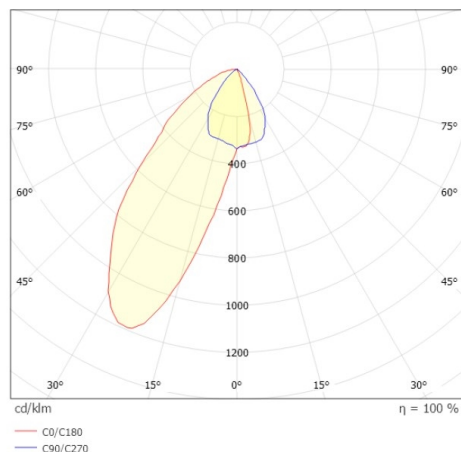

VARIDO 2

149-00203011305c

VARIDO 2 ASYM TRACK TRACK SPOTLIGHT WITH 3 PH ADAPTER made of steel sheet, white, similar to RAL 9016, decor white, Lens optics with vacuum deposited synthetic reflector beam asymmetric, light output direct, swiveling 350°, with converter, max. 1050mA, dimmability: Casambi, adapter/ceiling base white, IP20

DRAWING

TECHNICAL DETAILS

System perform. [W]	31
Bulb type	LED
Luminous flux [lm]	2940
Current sec. [mA]	1050
Colour temp. [K]	2700K
CRI	>80
Optics	Lens optics with vacuum deposited synthetic reflector
Designer	INHOUSE
Converter	with converter
Light output	direct
Beam angle [°]	asymmetrisch
Voltage [V]	220-240V 50/60Hz
Material	steel sheet
Length [mm]	844
Width [mm]	54
Height [mm]	24
IP protection class	IP20
Voltage class	protection cl. II
Net weight [kg]	1,52
Colour lamp	white
RAL	9016
Colour adapter/ceiling base	white
Colour decor	white
EAN-Number	9010870827530
Lifetime [h]	L80 B10 50 000
Energy efficiency cl.	C
No. of luminaires B16A	50

LIGHT DISTRIBUTION CURVE

The values are rated values. Power and luminous flux are initially subject to a tolerance of +/- 10%. Colour temperature tolerance: +/- 150 K. The values apply to an ambient temperature of 25°C unless otherwise specified.