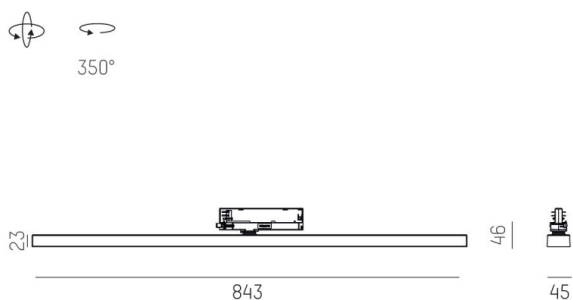

VARIDO 2

149-00203011305c

VARIDO 2 ASYM TRACK TRACK SPOTLIGHT WITH 3 PH ADAPTER made of steel sheet, white, similar to RAL 9016, decor white, Lens optics with vacuum deposited synthetic reflector beam asymmetric, light output direct, swiveling 350°, with converter, max. 1050mA, dimmability: Casambi, adapter/ceiling base white, IP20

DRAWING

TECHNICAL DETAILS

System perform. [W]	31
Bulb type	LED
Luminous flux [lm]	2940
Current sec. [mA]	1050
Colour temp. [K]	2700K
CRI	>80
Optics	Lens optics with vacuum deposited synthetic reflector
Designer	INHOUSE
Converter	with converter
Light output	direct
Beam angle [°]	asymmetrisch
Voltage [V]	220-240V 50/60Hz
Material	steel sheet
Length [mm]	844
Width [mm]	54
Height [mm]	24
IP protection class	IP20
Voltage class	protection cl. II
Net weight [kg]	1,52
Colour lamp	white
RAL	9016
Colour adapter/ceiling base	white
Colour decor	white
EAN-Number	9010870827530
Lifetime [h]	L80 B10 50 000
Energy efficiency cl.	C
No. of luminaires B16A	50

LIGHT DISTRIBUTION CURVE

The values are rated values. Power and luminous flux are initially subject to a tolerance of +/- 10%. Colour temperature tolerance: +/- 150 K. The values apply to an ambient temperature of 25°C unless otherwise specified.