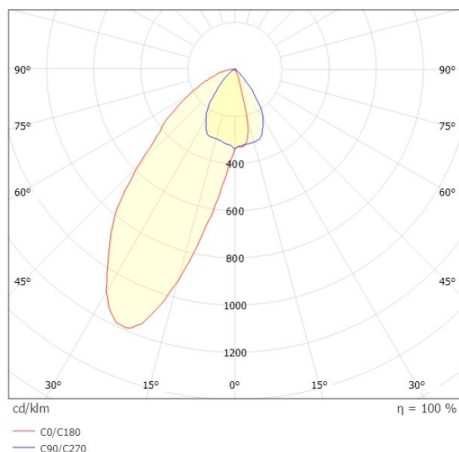

VARIDO 2

149-00203011306c

VARIDO 2 ASYM TRACK TRACK SPOTLIGHT WITH 3 PH ADAPTER made of steel sheet, black, similar to RAL 9005, decor black, Lens optics with vacuum deposited synthetic reflector beam asymmetric, light output direct, swiveling 350°, with converter, max. 1050mA, dimmability: Casambi, adapter/ceiling base black, IP20

DRAWING

LIGHT DISTRIBUTION CURVE

TECHNICAL DETAILS

System perform. [W]	31
Bulb type	LED
Luminous flux [lm]	2940
Current sec. [mA]	1050
Colour temp. [K]	2700K
CRI	>80
Optics	Lens optics with vacuum deposited synthetic reflector
Designer	INHOUSE
Converter	with converter
Light output	direct
Beam angle [°]	asymmetrisch
Voltage [V]	220-240V 50/60Hz
Material	steel sheet
Length [mm]	844
Width [mm]	54
Height [mm]	24
IP protection class	IP20
Voltage class	protection cl. II
Net weight [kg]	1,52
Colour lamp	black
RAL	9005
Colour adapter/ceiling base	black
Colour decor	black
EAN-Number	9010870827547
Lifetime [h]	L80 B10 50 000
Energy efficiency cl.	C
No. of luminaires B16A	50