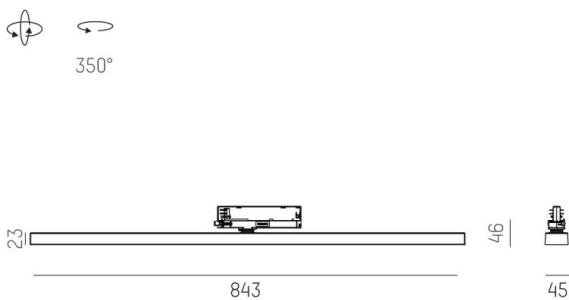

VARIDO 2

149-00203011306c

VARIDO 2 ASYM TRACK TRACK SPOTLIGHT WITH 3 PH ADAPTER made of steel sheet, black, similar to RAL 9005, decor black, Lens optics with vacuum deposited synthetic reflector beam asymmetric, light output direct, swiveling 350°, with converter, max. 1050mA, dimmability: Casambi, adapter/ceiling base black, IP20

DRAWING

LIGHT DISTRIBUTION CURVE

TECHNICAL DETAILS

System perform. [W]	31
Bulb type	LED
Luminous flux [lm]	2940
Current sec. [mA]	1050
Colour temp. [K]	2700K
CRI	>80
Optics	Lens optics with vacuum deposited synthetic reflector
Designer	INHOUSE
Converter	with converter
Light output	direct
Beam angle [°]	asymmetrisch
Voltage [V]	220-240V 50/60Hz
Material	steel sheet
Length [mm]	844
Width [mm]	54
Height [mm]	24
IP protection class	IP20
Voltage class	protection cl. II
Net weight [kg]	1,52
Colour lamp	black
RAL	9005
Colour adapter/ceiling base	black
Colour decor	black
EAN-Number	9010870827547
Lifetime [h]	L80 B10 50 000
Energy efficiency cl.	C
No. of luminaires B16A	50