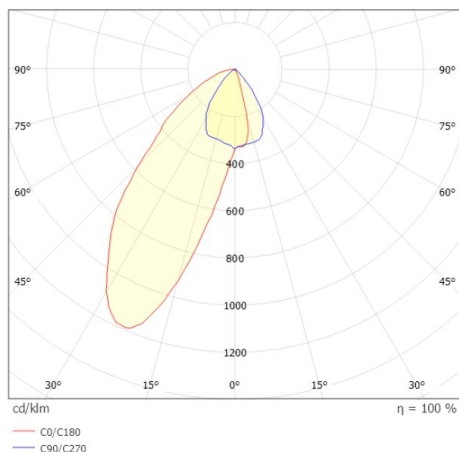

**VARIDO 2**

**149-00203011404c**

VARIDO 2 ASYM TRACK TRACK SPOTLIGHT WITH 3 PH ADAPTER made of steel sheet, grey, similar to RAL 9004, decor grey, Lens optics with vacuum deposited synthetic reflector beam asymmetric, light output direct, swiveling 350°, with converter, max. 1050mA, dimmability: Casambi, adapter/ceiling base grey, IP20

**DRAWING**

**TECHNICAL DETAILS**

System perform. [W]	31
Bulb type	LED
Luminous flux [lm]	3150
Current sec. [mA]	1050
Colour temp. [K]	4000K
CRI	>80
Optics	Lens optics with vacuum deposited synthetic reflector
Designer	INHOUSE
Converter	with converter
Light output	direct
Beam angle [°]	asymmetrisch
Voltage [V]	220-240V 50/60Hz
Material	steel sheet
Length [mm]	844
Width [mm]	54
Height [mm]	24
IP protection class	IP20
Voltage class	protection cl. II
Net weight [kg]	1,52
Colour lamp	grey
RAL	9004
Colour adapter/ceiling base	grey
Colour decor	grey
EAN-Number	9010870827554
Lifetime [h]	L80 B10 50 000
Energy efficiency cl.	C
No. of luminaires B16A	50

**LIGHT DISTRIBUTION CURVE**

The values are rated values. Power and luminous flux are initially subject to a tolerance of +/- 10%. Colour temperature tolerance: +/- 150 K. The values apply to an ambient temperature of 25°C unless otherwise specified.