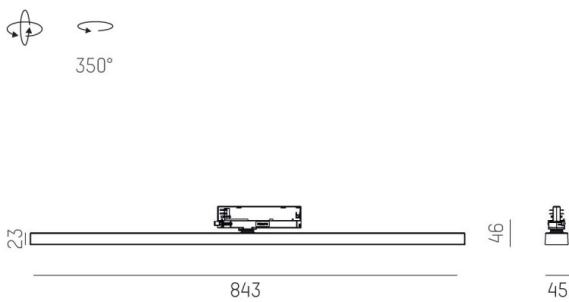

**VARIDO 2**

**149-00203011404c**

VARIDO 2 ASYM TRACK TRACK SPOTLIGHT WITH 3 PH ADAPTER made of steel sheet, grey, similar to RAL 9004, decor grey, Lens optics with vacuum deposited synthetic reflector beam asymmetric, light output direct, swiveling 350°, with converter, max. 1050mA, dimmability: Casambi, adapter/ceiling base grey, IP20

**DRAWING**

**TECHNICAL DETAILS**

System perform. [W]	31
Bulb type	LED
Luminous flux [lm]	3150
Current sec. [mA]	1050
Colour temp. [K]	4000K
CRI	>80
Optics	Lens optics with vacuum deposited synthetic reflector
Designer	INHOUSE
Converter	with converter
Light output	direct
Beam angle [°]	asymmetrisch
Voltage [V]	220-240V 50/60Hz
Material	steel sheet
Length [mm]	844
Width [mm]	54
Height [mm]	24
IP protection class	IP20
Voltage class	protection cl. II
Net weight [kg]	1,52
Colour lamp	grey
RAL	9004
Colour adapter/ceiling base	grey
Colour decor	grey
EAN-Number	9010870827554
Lifetime [h]	L80 B10 50 000
Energy efficiency cl.	C
No. of luminaires B16A	50

**LIGHT DISTRIBUTION CURVE**

The values are rated values. Power and luminous flux are initially subject to a tolerance of +/- 10%. Colour temperature tolerance: +/- 150 K. The values apply to an ambient temperature of 25°C unless otherwise specified.