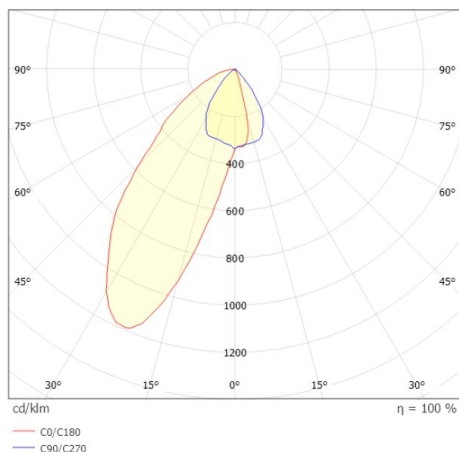

VARIDO 2

149-00203011405c

VARIDO 2 ASYM TRACK TRACK SPOTLIGHT WITH 3 PH ADAPTER made of steel sheet, white, similar to RAL 9016, decor white, Lens optics with vacuum deposited synthetic reflector beam asymmetric, light output direct, swiveling 350°, with converter, max. 1050mA, dimmability: Casambi, adapter/ceiling base white, IP20

DRAWING

TECHNICAL DETAILS

System perform. [W]	31
Bulb type	LED
Luminous flux [lm]	3150
Current sec. [mA]	1050
Colour temp. [K]	4000K
CRI	>80
Optics	Lens optics with vacuum deposited synthetic reflector
Designer	INHOUSE
Converter	with converter
Light output	direct
Beam angle [°]	asymmetrisch
Voltage [V]	220-240V 50/60Hz
Material	steel sheet
Length [mm]	844
Width [mm]	54
Height [mm]	24
IP protection class	IP20
Voltage class	protection cl. II
Net weight [kg]	1,52
Colour lamp	white
RAL	9016
Colour adapter/ceiling base	white
Colour decor	white
EAN-Number	9010870827561
Lifetime [h]	L80 B10 50 000
Energy efficiency cl.	C
No. of luminaires B16A	50

LIGHT DISTRIBUTION CURVE

The values are rated values. Power and luminous flux are initially subject to a tolerance of +/- 10%. Colour temperature tolerance: +/- 150 K. The values apply to an ambient temperature of 25°C unless otherwise specified.