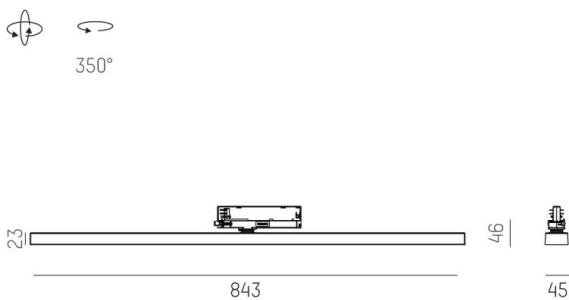

VARIDO 2

149-00203011405c

VARIDO 2 ASYM TRACK TRACK SPOTLIGHT WITH 3 PH ADAPTER made of steel sheet, white, similar to RAL 9016, decor white, Lens optics with vacuum deposited synthetic reflector beam asymmetric, light output direct, swiveling 350°, with converter, max. 1050mA, dimmability: Casambi, adapter/ceiling base white, IP20

DRAWING

TECHNICAL DETAILS

System perform. [W]	31
Bulb type	LED
Luminous flux [lm]	3150
Current sec. [mA]	1050
Colour temp. [K]	4000K
CRI	>80
Optics	Lens optics with vacuum deposited synthetic reflector
Designer	INHOUSE
Converter	with converter
Light output	direct
Beam angle [°]	asymmetrisch
Voltage [V]	220-240V 50/60Hz
Material	steel sheet
Length [mm]	844
Width [mm]	54
Height [mm]	24
IP protection class	IP20
Voltage class	protection cl. II
Net weight [kg]	1,52
Colour lamp	white
RAL	9016
Colour adapter/ceiling base	white
Colour decor	white
EAN-Number	9010870827561
Lifetime [h]	L80 B10 50 000
Energy efficiency cl.	C
No. of luminaires B16A	50

LIGHT DISTRIBUTION CURVE

The values are rated values. Power and luminous flux are initially subject to a tolerance of +/- 10%. Colour temperature tolerance: +/- 150 K. The values apply to an ambient temperature of 25°C unless otherwise specified.