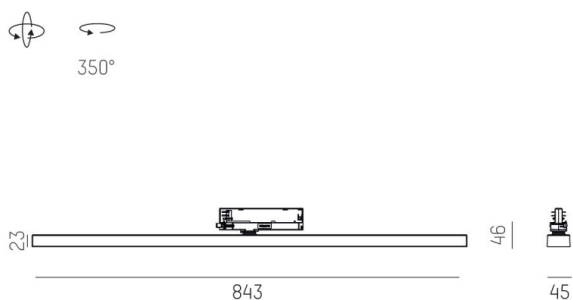

VARIDO 2

149-00203011406c

VARIDO 2 ASYM TRACK TRACK SPOTLIGHT WITH 3 PH ADAPTER made of steel sheet, black, similar to RAL 9005, decor black, Lens optics with vacuum deposited synthetic reflector beam asymmetric, light output direct, swiveling 350°, with converter, max. 1050mA, dimmability: Casambi, adapter/ceiling base black, IP20

DRAWING

TECHNICAL DETAILS

| | |
|-----------------------------|---|
| System perform. [W] | 31 |
| Bulb type | LED |
| Luminous flux [lm] | 3150 |
| Current sec. [mA] | 1050 |
| Colour temp. [K] | 4000K |
| CRI | >80 |
| Optics | Lens optics with vacuum deposited synthetic reflector |
| Designer | INHOUSE |
| Converter | with converter |
| Light output | direct |
| Beam angle [°] | asymmetrisch |
| Voltage [V] | 220-240V 50/60Hz |
| Material | steel sheet |
| Length [mm] | 844 |
| Width [mm] | 54 |
| Height [mm] | 24 |
| IP protection class | IP20 |
| Voltage class | protection cl. II |
| Net weight [kg] | 1,52 |
| Colour lamp | black |
| RAL | 9005 |
| Colour adapter/ceiling base | black |
| Colour decor | black |
| EAN-Number | 9010870827578 |
| Lifetime [h] | L80 B10 50 000 |
| Energy efficiency cl. | C |
| No. of luminaires B16A | 50 |

LIGHT DISTRIBUTION CURVE

The values are rated values. Power and luminous flux are initially subject to a tolerance of +/- 10%. Colour temperature tolerance: +/- 150 K. The values apply to an ambient temperature of 25°C unless otherwise specified.