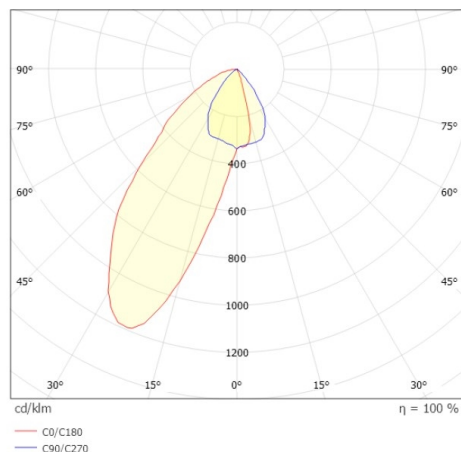

VARIDO 2

149-00203011406c

VARIDO 2 ASYM TRACK TRACK SPOTLIGHT WITH 3 PH ADAPTER made of steel sheet, black, similar to RAL 9005, decor black, Lens optics with vacuum deposited synthetic reflector beam asymmetric, light output direct, swiveling 350°, with converter, max. 1050mA, dimmability: Casambi, adapter/ceiling base black, IP20

DRAWING

TECHNICAL DETAILS

| | |
|-----------------------------|---|
| System perform. [W] | 31 |
| Bulb type | LED |
| Luminous flux [lm] | 3150 |
| Current sec. [mA] | 1050 |
| Colour temp. [K] | 4000K |
| CRI | >80 |
| Optics | Lens optics with vacuum deposited synthetic reflector |
| Designer | INHOUSE |
| Converter | with converter |
| Light output | direct |
| Beam angle [°] | asymmetrisch |
| Voltage [V] | 220-240V 50/60Hz |
| Material | steel sheet |
| Length [mm] | 844 |
| Width [mm] | 54 |
| Height [mm] | 24 |
| IP protection class | IP20 |
| Voltage class | protection cl. II |
| Net weight [kg] | 1,52 |
| Colour lamp | black |
| RAL | 9005 |
| Colour adapter/ceiling base | black |
| Colour decor | black |
| EAN-Number | 9010870827578 |
| Lifetime [h] | L80 B10 50 000 |
| Energy efficiency cl. | C |
| No. of luminaires B16A | 50 |

LIGHT DISTRIBUTION CURVE

The values are rated values. Power and luminous flux are initially subject to a tolerance of +/- 10%. Colour temperature tolerance: +/- 150 K. The values apply to an ambient temperature of 25°C unless otherwise specified.