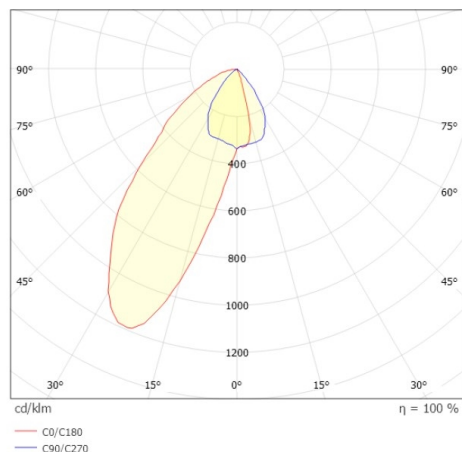

## VARIDO 2

149-00203011904c

VARIDO 2 ASYM TRACK TRACK SPOTLIGHT WITH 3 PH ADAPTER made of steel sheet, grey, similar to RAL 9004, decor grey, Lens optics with vacuum deposited synthetic reflector beam asymmetric, light output direct, swiveling 350°, with converter, max. 1050mA, dimmability: Casambi, adapter/ceiling base grey, IP20

## DRAWING

## TECHNICAL DETAILS

System perform. [W]	31
Bulb type	LED
Luminous flux [lm]	3150
Current sec. [mA]	1050
Colour temp. [K]	3000K
CRI	>80
Optics	Lens optics with vacuum deposited synthetic reflector
Designer	INHOUSE
Converter	with converter
Light output	direct
Beam angle [°]	asymmetrisch
Voltage [V]	220-240V 50/60Hz
Material	steel sheet
Length [mm]	844
Width [mm]	54
Height [mm]	24
IP protection class	IP20
Voltage class	protection cl. II
Net weight [kg]	1,52
Colour lamp	grey
RAL	9004
Colour adapter/ceiling base	grey
Colour decor	grey
EAN-Number	9010870827585
Lifetime [h]	L80 B10 50 000
Energy efficiency cl.	C
No. of luminaires B16A	50

## LIGHT DISTRIBUTION CURVE

The values are rated values. Power and luminous flux are initially subject to a tolerance of +/- 10%. Colour temperature tolerance: +/- 150 K. The values apply to an ambient temperature of 25°C unless otherwise specified.