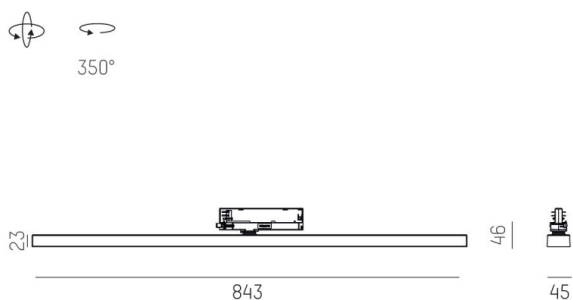

## VARIDO 2

149-00203011904c

VARIDO 2 ASYM TRACK TRACK SPOTLIGHT WITH 3 PH ADAPTER made of steel sheet, grey, similar to RAL 9004, decor grey, Lens optics with vacuum deposited synthetic reflector beam asymmetric, light output direct, swiveling 350°, with converter, max. 1050mA, dimmability: Casambi, adapter/ceiling base grey, IP20

## DRAWING

## TECHNICAL DETAILS

System perform. [W]	31
Bulb type	LED
Luminous flux [lm]	3150
Current sec. [mA]	1050
Colour temp. [K]	3000K
CRI	>80
Optics	Lens optics with vacuum deposited synthetic reflector
Designer	INHOUSE
Converter	with converter
Light output	direct
Beam angle [°]	asymmetrisch
Voltage [V]	220-240V 50/60Hz
Material	steel sheet
Length [mm]	844
Width [mm]	54
Height [mm]	24
IP protection class	IP20
Voltage class	protection cl. II
Net weight [kg]	1,52
Colour lamp	grey
RAL	9004
Colour adapter/ceiling base	grey
Colour decor	grey
EAN-Number	9010870827585
Lifetime [h]	L80 B10 50 000
Energy efficiency cl.	C
No. of luminaires B16A	50