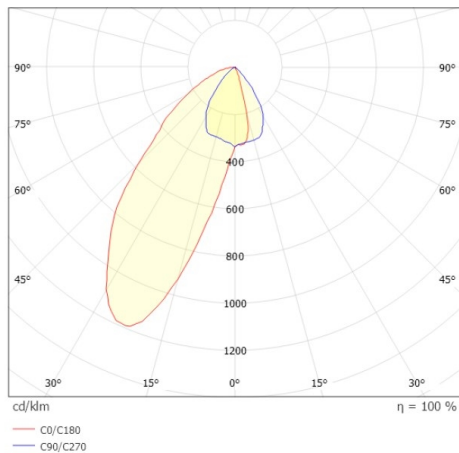

VARIDO 2

149-00203011906c

VARIDO 2 ASYM TRACK TRACK SPOTLIGHT WITH 3 PH ADAPTER made of steel sheet, black, similar to RAL 9005, decor black, Lens optics with vacuum deposited synthetic reflector beam asymmetric, light output direct, swiveling 350°, with converter, max. 1050mA, dimmability: Casambi, adapter/ceiling base black, IP20

DRAWING

TECHNICAL DETAILS

System perform. [W]	31
Bulb type	LED
Luminous flux [lm]	3150
Current sec. [mA]	1050
Colour temp. [K]	3000K
CRI	>80
Optics	Lens optics with vacuum deposited synthetic reflector
Designer	INHOUSE
Converter	with converter
Light output	direct
Beam angle [°]	asymmetrisch
Voltage [V]	220-240V 50/60Hz
Material	steel sheet
Length [mm]	844
Width [mm]	54
Height [mm]	24
IP protection class	IP20
Voltage class	protection cl. II
Net weight [kg]	1,52
Colour lamp	black
RAL	9005
Colour adapter/ceiling base	black
Colour decor	black
EAN-Number	9010870827608
Lifetime [h]	L80 B10 50 000
Energy efficiency cl.	C
No. of luminaires B16A	50

LIGHT DISTRIBUTION CURVE

The values are rated values. Power and luminous flux are initially subject to a tolerance of +/- 10%. Colour temperature tolerance: +/- 150 K. The values apply to an ambient temperature of 25°C unless otherwise specified.