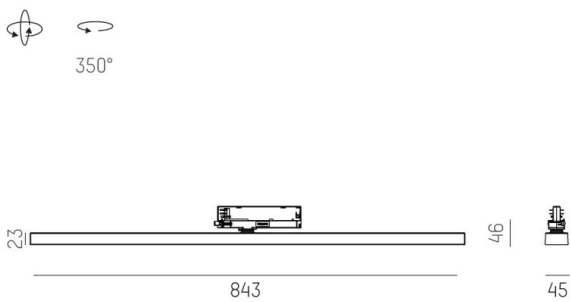

VARIDO 2

149-00203011906c

VARIDO 2 ASYM TRACK TRACK SPOTLIGHT WITH 3 PH ADAPTER made of steel sheet, black, similar to RAL 9005, decor black, Lens optics with vacuum deposited synthetic reflector beam asymmetric, light output direct, swiveling 350°, with converter, max. 1050mA, dimmability: Casambi, adapter/ceiling base black, IP20

DRAWING

TECHNICAL DETAILS

System perform. [W]	31
Bulb type	LED
Luminous flux [lm]	3150
Current sec. [mA]	1050
Colour temp. [K]	3000K
CRI	>80
Optics	Lens optics with vacuum deposited synthetic reflector
Designer	INHOUSE
Converter	with converter
Light output	direct
Beam angle [°]	asymmetrisch
Voltage [V]	220-240V 50/60Hz
Material	steel sheet
Length [mm]	844
Width [mm]	54
Height [mm]	24
IP protection class	IP20
Voltage class	protection cl. II
Net weight [kg]	1,52
Colour lamp	black
RAL	9005
Colour adapter/ceiling base	black
Colour decor	black
EAN-Number	9010870827608
Lifetime [h]	L80 B10 50 000
Energy efficiency cl.	C
No. of luminaires B16A	50

LIGHT DISTRIBUTION CURVE

The values are rated values. Power and luminous flux are initially subject to a tolerance of +/- 10%. Colour temperature tolerance: +/- 150 K. The values apply to an ambient temperature of 25°C unless otherwise specified.