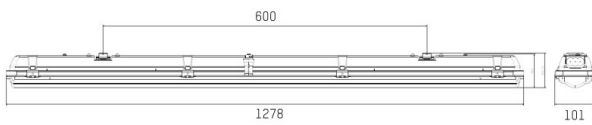

30NE

175-094204523140d

30NE VISION DIFFUSER LUMINAIRE transparent, polycarbonate cover with converter, dimmability: DALI, IP66

DRAWING

TECHNICAL DETAILS

System perform. [W]	30
Bulb type	LED
No. of bulb holders	1x
Luminous flux [lm]	4700
Colour temp. [K]	4000K
CRI	>80
Optics	polycarbonate cover
Converter	with converter
Voltage [V]	220-240V 50/60Hz
Length [mm]	1277
Width [mm]	101
Height [mm]	84
IP protection class	IP66
Voltage class	protection cl. I
Shock resistance	IK08
Net weight [kg]	1,80
Colour lamp	transparent
EAN-Number	9010870312609
Lifetime [h]	50 000
Ambient temperature	-20° bis +35°
Energy efficiency cl.	D