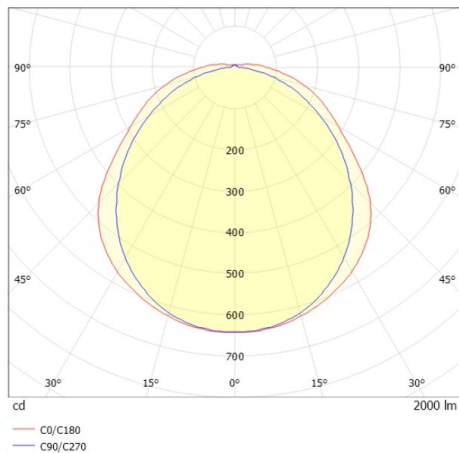

30NE

175-094204523140d

30NE VISION DIFFUSER LUMINAIRE transparent, polycarbonate cover with converter, dimmability: DALI, IP66

DRAWING

TECHNICAL DETAILS

System perform. [W]	30
Bulb type	LED
No. of bulb holders	1x
Luminous flux [lm]	4700
Colour temp. [K]	4000K
CRI	>80
Optics	polycarbonate cover
Converter	with converter
Voltage [V]	220-240V 50/60Hz
Length [mm]	1277
Width [mm]	101
Height [mm]	84
IP protection class	IP66
Voltage class	protection cl. I
Shock resistance	IK08
Net weight [kg]	1,80
Colour lamp	transparent
EAN-Number	9010870312609
Lifetime [h]	50 000
Ambient temperature	-20° bis +35°
Energy efficiency cl.	D

LIGHT DISTRIBUTION CURVE

The values are rated values. Power and luminous flux are initially subject to a tolerance of +/- 10%. Colour temperature tolerance: +/- 150 K. The values apply to an ambient temperature of 25°C unless otherwise specified.