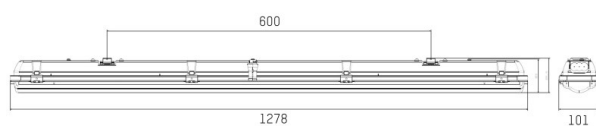

30NE

175-094506723140d

30NE VISION DIFFUSER LUMINAIRE transparent, polycarbonate cover with converter, dimmability: DALI, without motion detector, IP66

DRAWING

TECHNICAL DETAILS

System perform. [W]	44
Bulb type	LED
No. of bulb holders	1x
Luminous flux [lm]	6700
Colour temp. [K]	4000K
CRI	>80
Optics	polycarbonate cover
Converter	with converter
Motion detector	without motion detector
Voltage [V]	220-240V 50/60Hz
Length [mm]	1577
Width [mm]	104
Height [mm]	84
IP protection class	IP66
Voltage class	protection cl. I
Shock resistance	IK08
Net weight [kg]	1,80
Colour lamp	transparent
EAN-Number	9010870312678
Lifetime [h]	50 000
Ambient temperature	-20° bis +35°
Energy efficiency cl.	D