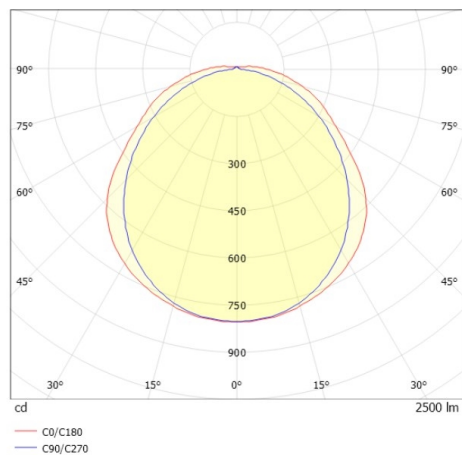

30NE

175-094506723140d

30NE VISION DIFFUSER LUMINAIRE transparent, polycarbonate cover with converter, dimmability: DALI, without motion detector, IP66

DRAWING

TECHNICAL DETAILS

System perform. [W]	44
Bulb type	LED
No. of bulb holders	1x
Luminous flux [lm]	6700
Colour temp. [K]	4000K
CRI	>80
Optics	polycarbonate cover
Converter	with converter
Motion detector	without motion detector
Voltage [V]	220-240V 50/60Hz
Length [mm]	1577
Width [mm]	104
Height [mm]	84
IP protection class	IP66
Voltage class	protection cl. I
Shock resistance	IK08
Net weight [kg]	1,80
Colour lamp	transparent
EAN-Number	9010870312678
Lifetime [h]	50 000
Ambient temperature	-20° bis +35°
Energy efficiency cl.	D

LIGHT DISTRIBUTION CURVE

The values are rated values. Power and luminous flux are initially subject to a tolerance of +/- 10%. Colour temperature tolerance: +/- 150 K. The values apply to an ambient temperature of 25°C unless otherwise specified.