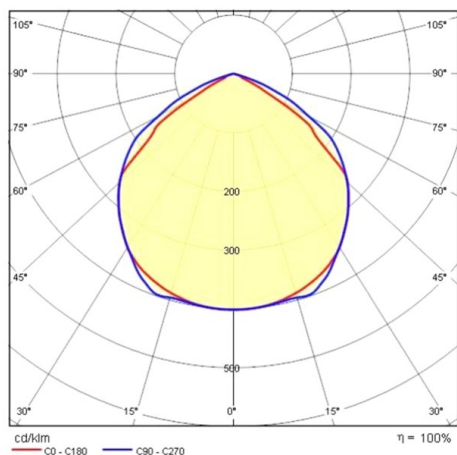

**SPIDER**

**187-3108610**

SPIDER+ 10 FLOODLIGHTS made of aluminium, black, transparent glass beam symmetric, light output direct, tilting 95°, with converter, dimmability: not dimmable, cable black, IP66

**DRAWING**

**TECHNICAL DETAILS**

System perform. [W]	10
Bulb type	LED
Luminous flux [lm]	634
Colour temp. [K]	4000K
CRI	>80
Optics	transparent glass
Converter	with converter
Dimming	not dimmable
Light output	direct
Beam angle [°]	symmetrisch
Voltage [V]	220-240V 50/60Hz
Material	aluminium
Length [mm]	130
Width [mm]	66
Height [mm]	26
IP protection class	IP66
Voltage class	protection cl. I
Shock resistance	IK06
Net weight [kg]	0,32
Colour lamp	black
Electric wire	black
EAN-Number	8018367701432
Lifetime [h]	35 000 L70 B10
Energy efficiency cl.	F

**LIGHT DISTRIBUTION CURVE**

The values are rated values. Power and luminous flux are initially subject to a tolerance of +/- 10%. Colour temperature tolerance: +/- 150 K. The values apply to an ambient temperature of 25°C unless otherwise specified.