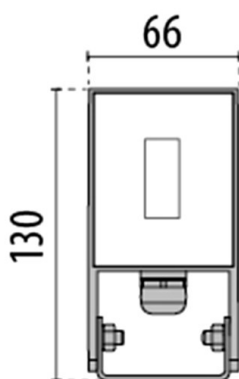

**SPIDER**

**187-3108610**

SPIDER+ 10 FLOODLIGHTS made of aluminium, black, transparent glass beam symmetric, light output direct, tilting 95°, with converter, dimmability: not dimmable, cable black, IP66

**DRAWING**

**TECHNICAL DETAILS**

System perform. [W]	10
Bulb type	LED
Luminous flux [lm]	634
Colour temp. [K]	4000K
CRI	>80
Optics	transparent glass
Converter	with converter
Dimming	not dimmable
Light output	direct
Beam angle [°]	symmetrisch
Voltage [V]	220-240V 50/60Hz
Material	aluminium
Length [mm]	130
Width [mm]	66
Height [mm]	26
IP protection class	IP66
Voltage class	protection cl. I
Shock resistance	IK06
Net weight [kg]	0,32
Colour lamp	black
Electric wire	black
EAN-Number	8018367701432
Lifetime [h]	35 000 L70 B10
Energy efficiency cl.	F