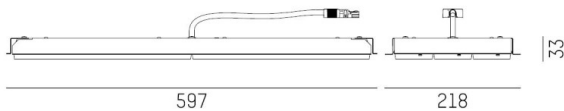

## SKY

189-0260010217550

SKY R RECESSED CEILING LUMINAIRE made of steel sheet, white, OptiLine 3x11 beam Wide beam (BS), light output direct, with converter, max. 300mA, dimmability: not dimmable, IP20 Six flame

## DRAWING

 600 x 190 mm, ET 70 mm

## TECHNICAL DETAILS

System perform. [W]	53
Bulb type	LED
Luminous flux [lm]	9100
Current sec. [mA]	300
Colour temp. [K]	3500K
CRI	>80
Optics	OptiLine 3x11
Converter	with converter
Dimming	not dimmable
Light output	direct
Beam angle [°]	Breitstrahlend (BS)
Voltage [V]	220-240V 50/60Hz
Material	steel sheet
Height [mm]	79
Recess depth [mm]	72
IP protection class	IP20
Voltage class	protection cl. I
Net weight [kg]	3,30
Colour lamp	white
EAN-Number	9010870288706
Lifetime [h]	60 000 L80 B10
Ambient temperature	0° bis +35°
Energy efficiency cl.	D