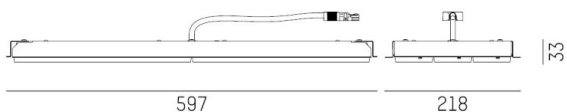

## SKY

189-0260010219550

SKY R RECESSED CEILING LUMINAIRE made of steel sheet, white, OptiLine 3x11 beam Wide beam (BS), light output direct, with converter, max. 300mA, dimmability: not dimmable, IP20 Six flame

## DRAWING

600 x 190 mm, ET 70 mm

## TECHNICAL DETAILS

System perform. [W]	53
Bulb type	LED
Luminous flux [lm]	9100
Current sec. [mA]	300
Colour temp. [K]	3000K
CRI	>80
Optics	OptiLine 3x11
Converter	with converter
Dimming	not dimmable
Light output	direct
Beam angle [°]	Breitstrahlend (BS)
Voltage [V]	220-240V 50/60Hz
Material	steel sheet
Height [mm]	79
Recess depth [mm]	72
IP protection class	IP20
Voltage class	protection cl. I
Net weight [kg]	3,30
Colour lamp	white
EAN-Number	9010870288645
Lifetime [h]	60 000 L80 B10
Ambient temperature	0° bis +35°
Energy efficiency cl.	D