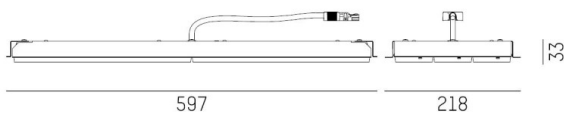

SKY

189-0260010219660

SKY R RECESSED CEILING LUMINAIRE made of steel sheet, black, OptiLine 3x11 beam Wide beam (BS), light output direct, with converter, max. 300mA, dimmability: not dimmable, IP20 Six flame

DRAWING

 600 x 190 mm, ET 70 mm

TECHNICAL DETAILS

System perform. [W]	53
Bulb type	LED
Luminous flux [lm]	9100
Current sec. [mA]	300
Colour temp. [K]	3000K
CRI	>80
Optics	OptiLine 3x11
Converter	with converter
Dimming	not dimmable
Light output	direct
Beam angle [°]	Breitstrahlend (BS)
Voltage [V]	220-240V 50/60Hz
Material	steel sheet
Height [mm]	79
Recess depth [mm]	72
IP protection class	IP20
Voltage class	protection cl. I
Net weight [kg]	3,30
Colour lamp	black
EAN-Number	9010870288614
Lifetime [h]	60 000 L80 B10
Ambient temperature	0° bis +35°
Energy efficiency cl.	D