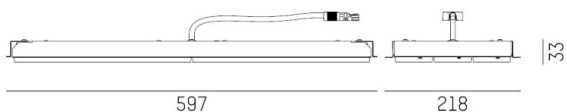

SKY

189-0560010214550

SKY R RECESSED CEILING LUMINAIRE made of steel sheet, white, OptiLine 3x11 beam Wide beam (BS), light output direct, with converter, max. 300mA, dimmability: not dimmable, IP20 Six flame

DRAWING

600 x 190 mm, ET 70 mm

LIGHT DISTRIBUTION CURVE

TECHNICAL DETAILS

System perform. [W]	53
Bulb type	LED
Luminous flux [lm]	9100
Current sec. [mA]	300
Colour temp. [K]	4000K
CRI	>80
Optics	OptiLine 3x11
Converter	with converter
Dimming	not dimmable
Light output	direct
Beam angle [°]	Breitstrahlend (BS)
Voltage [V]	220-240V 50/60Hz
Material	steel sheet
Height [mm]	79
Recess depth [mm]	72
IP protection class	IP20
Voltage class	protection cl. I
Net weight [kg]	3,46
Colour lamp	white
EAN-Number	9010870508903
Lifetime [h]	60 000 L80 B10
Ambient temperature	0° bis +35°
Energy efficiency cl.	D