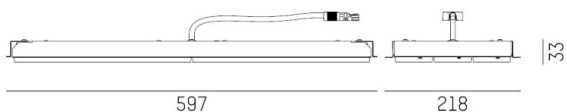

## SKY

189-0560010217550

SKY R RECESSED CEILING LUMINAIRE made of steel sheet, white, OptiLine 3x11 beam Wide beam (BS), light output direct, with converter, max. 300mA, dimmability: not dimmable, IP20 Six flame

## DRAWING

600 x 190 mm, ET 70 mm

## TECHNICAL DETAILS

System perform. [W]	53
Bulb type	LED
Luminous flux [lm]	9100
Current sec. [mA]	300
Colour temp. [K]	3500K
CRI	>80
Optics	OptiLine 3x11
Converter	with converter
Dimming	not dimmable
Light output	direct
Beam angle [°]	Breitstrahlend (BS)
Voltage [V]	220-240V 50/60Hz
Material	steel sheet
Height [mm]	79
Recess depth [mm]	72
IP protection class	IP20
Voltage class	protection cl. I
Net weight [kg]	3,46
Colour lamp	white
EAN-Number	9010870508989
Lifetime [h]	60 000 L80 B10
Ambient temperature	0° bis +35°
Energy efficiency cl.	D