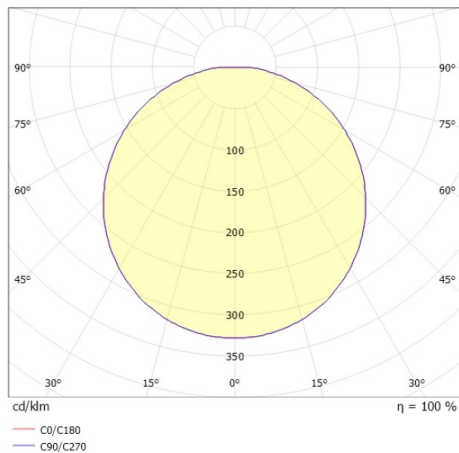

MUSO

222-00057

MUSO ROUND SD SURFACE MOUNTED CEILING LUMINAIRE white, similar to RAL 9003, polycarbonate cover beam 115°, light output direct, with converter, dimmability: DALI, IP54

DRAWING

TECHNICAL DETAILS

System perform. [W]	24
Bulb type	LED
Luminous flux [lm]	2850/3000
Colour temp. [K]	3000/4000K
CRI	>80
Optics	polycarbonate cover
Converter	with converter
Light output	direct
Beam angle [°]	115°
Voltage [V]	220-240V 50/60Hz
Height [mm]	64
Diameter [mm]	330
IP protection class	IP54
Voltage class	protection cl. II
Net weight [kg]	1,37
Colour lamp	white
RAL	9003
EAN-Number	9010870300064
Lifetime [h]	L80 B10 50 000
Energy efficiency cl.	D
No. of luminaires B16A	74

LIGHT DISTRIBUTION CURVE

The values are rated values. Power and luminous flux are initially subject to a tolerance of +/- 10%. Colour temperature tolerance: +/- 150 K. The values apply to an ambient temperature of 25°C unless otherwise specified.