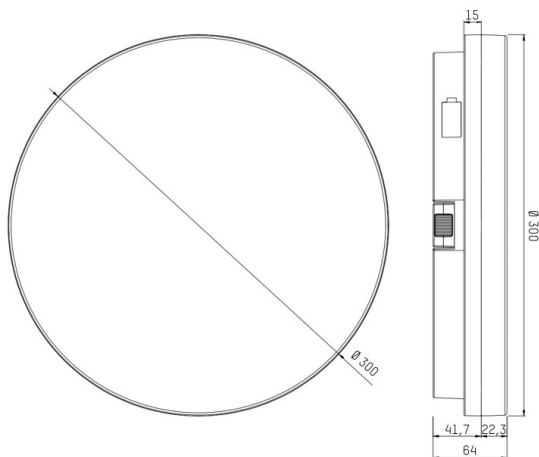

MUSO

222-00057

MUSO ROUND SD SURFACE MOUNTED CEILING LUMINAIRE white, similar to RAL 9003, polycarbonate cover beam 115°, light output direct, with converter, dimmability: DALI, IP54

DRAWING

TECHNICAL DETAILS

System perform. [W]	24
Bulb type	LED
Luminous flux [lm]	2850/3000
Colour temp. [K]	3000/4000K
CRI	>80
Optics	polycarbonate cover
Converter	with converter
Light output	direct
Beam angle [°]	115°
Voltage [V]	220-240V 50/60Hz
Height [mm]	64
Diameter [mm]	330
IP protection class	IP54
Voltage class	protection cl. II
Net weight [kg]	1,37
Colour lamp	white
RAL	9003
EAN-Number	9010870300064
Lifetime [h]	L80 B10 50 000
Energy efficiency cl.	D
No. of luminaires B16A	74

LIGHT DISTRIBUTION CURVE

The values are rated values. Power and luminous flux are initially subject to a tolerance of +/- 10%. Colour temperature tolerance: +/- 150 K. The values apply to an ambient temperature of 25°C unless otherwise specified.