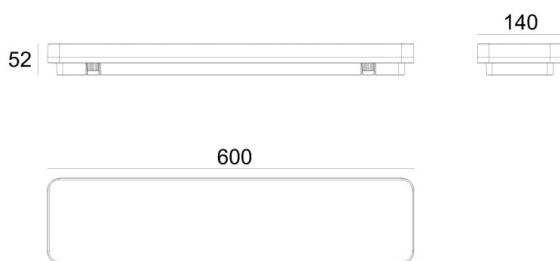

## MUSO

222-00066

MUSO LINEAR SD SURFACE MOUNTED CEILING LUMINAIRE white, similar to RAL 9003, polycarbonate cover beam 120°, light output direct, with converter, dimmability: not dimmable, IP54

## DRAWING

## TECHNICAL DETAILS

System perform. [W]	18
Bulb type	LED
Luminous flux [lm]	2450/2560
Colour temp. [K]	3000/4000K
CRI	>80
Optics	polycarbonate cover
Converter	with converter
Dimming	not dimmable
Light output	direct
Beam angle [°]	120°
Voltage [V]	220-240V 50/60Hz
Length [mm]	600
Width [mm]	140
Height [mm]	52
IP protection class	IP54
Voltage class	protection cl. II
Net weight [kg]	1,35
Colour lamp	white
RAL	9003
EAN-Number	9010870300750
Lifetime [h]	L80 B10 50 000
Energy efficiency cl.	D

## LIGHT DISTRIBUTION CURVE

The values are rated values. Power and luminous flux are initially subject to a tolerance of +/- 10%. Colour temperature tolerance: +/- 150 K. The values apply to an ambient temperature of 25°C unless otherwise specified.