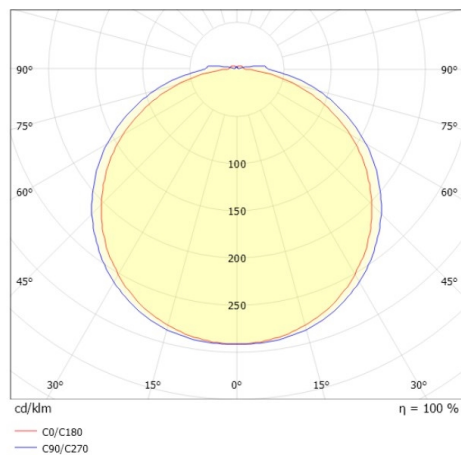

## MUSO

222-00066

MUSO LINEAR SD SURFACE MOUNTED CEILING LUMINAIRE white, similar to RAL 9003, polycarbonate cover beam 120°, light output direct, with converter, dimmability: not dimmable, IP54

## DRAWING

## TECHNICAL DETAILS

System perform. [W]	18
Bulb type	LED
Luminous flux [lm]	2450/2560
Colour temp. [K]	3000/4000K
CRI	>80
Optics	polycarbonate cover
Converter	with converter
Dimming	not dimmable
Light output	direct
Beam angle [°]	120°
Voltage [V]	220-240V 50/60Hz
Length [mm]	600
Width [mm]	140
Height [mm]	52
IP protection class	IP54
Voltage class	protection cl. II
Net weight [kg]	1,35
Colour lamp	white
RAL	9003
EAN-Number	9010870300750
Lifetime [h]	L80 B10 50 000
Energy efficiency cl.	D

## LIGHT DISTRIBUTION CURVE

The values are rated values. Power and luminous flux are initially subject to a tolerance of +/- 10%. Colour temperature tolerance: +/- 150 K. The values apply to an ambient temperature of 25°C unless otherwise specified.