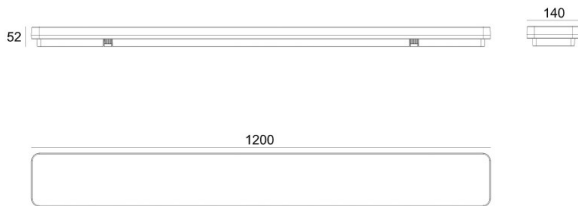

MUSO

222-00067

MUSO LINEAR SD SURFACE MOUNTED CEILING LUMINAIRE white, similar to RAL 9003, polycarbonate cover beam 120°, light output direct, with converter, dimmability: not dimmable, IP54

DRAWING

TECHNICAL DETAILS

System perform. [W]	36
Bulb type	LED
Luminous flux [lm]	4980/5260
Colour temp. [K]	3000/4000K
CRI	>80
Optics	polycarbonate cover
Converter	with converter
Dimming	not dimmable
Light output	direct
Beam angle [°]	120°
Voltage [V]	220-240V 50/60Hz
Length [mm]	1200
Width [mm]	140
Height [mm]	52
IP protection class	IP54
Voltage class	protection cl. II
Net weight [kg]	2,63
Colour lamp	white
RAL	9003
EAN-Number	9010870300767
Lifetime [h]	L80 B10 50 000
Energy efficiency cl.	D
No. of luminaires B16A	5

LIGHT DISTRIBUTION CURVE

The values are rated values. Power and luminous flux are initially subject to a tolerance of +/- 10%. Colour temperature tolerance: +/- 150 K. The values apply to an ambient temperature of 25°C unless otherwise specified.