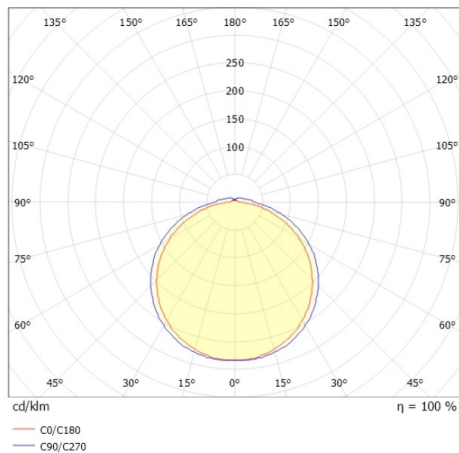

MUSO

222-00067

MUSO LINEAR SD SURFACE MOUNTED CEILING LUMINAIRE white, similar to RAL 9003, polycarbonate cover beam 120°, light output direct, with converter, dimmability: not dimmable, IP54

DRAWING

TECHNICAL DETAILS

System perform. [W]	36
Bulb type	LED
Luminous flux [lm]	4980/5260
Colour temp. [K]	3000/4000K
CRI	>80
Optics	polycarbonate cover
Converter	with converter
Dimming	not dimmable
Light output	direct
Beam angle [°]	120°
Voltage [V]	220-240V 50/60Hz
Length [mm]	1200
Width [mm]	140
Height [mm]	52
IP protection class	IP54
Voltage class	protection cl. II
Net weight [kg]	2,63
Colour lamp	white
RAL	9003
EAN-Number	9010870300767
Lifetime [h]	L80 B10 50 000
Energy efficiency cl.	D
No. of luminaires B16A	5

LIGHT DISTRIBUTION CURVE

The values are rated values. Power and luminous flux are initially subject to a tolerance of +/- 10%. Colour temperature tolerance: +/- 150 K. The values apply to an ambient temperature of 25°C unless otherwise specified.