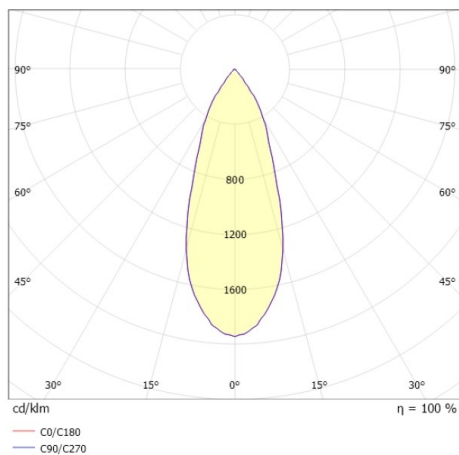

MAGIS

222-00153

MAGIS TRACK TRACK SPOTLIGHT WITH 3 PH ADAPTER made of aluminium, black, similar to RAL 9005, high-efficiently vacuum deposited synthetic reflector beam 36°, light output direct, UGR <22, swiveling 350°, tilting 90°, with converter, max. 500mA, dimmability: on/off, IP20

DRAWING

TECHNICAL DETAILS

System perform. [W]	16
Bulb type	LED
Luminous flux [lm]	1160
Current sec. [mA]	500
Colour temp. [K]	2700K
CRI	>90
UGR	<22
Optics	vacuum deposited synthetic reflector
Converter	with converter
Light output	direct
Beam angle [°]	36°
Voltage [V]	220-240V 50/60Hz
Material	aluminium
Height [mm]	130
Diameter [mm]	100
IP protection class	IP20
Voltage class	protection cl. II
Shock resistance	IK02
Net weight [kg]	0,50
Colour lamp	black
RAL	9005
EAN-Number	9010870561465
Lifetime [h]	50 000 L80 B10
Energy efficiency cl.	F
No. of luminaires B16A	48

LIGHT DISTRIBUTION CURVE

The values are rated values. Power and luminous flux are initially subject to a tolerance of +/- 10%. Colour temperature tolerance: +/- 150 K. The values apply to an ambient temperature of 25°C unless otherwise specified.