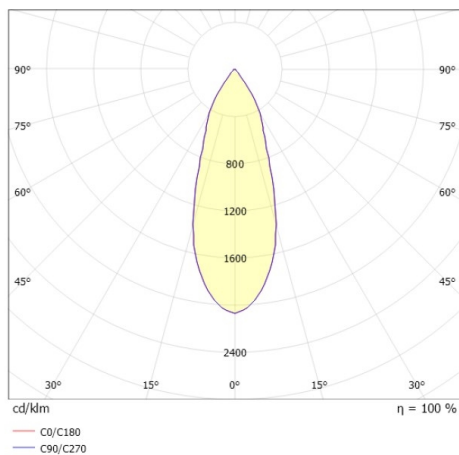

## MAGIS

222-00155

MAGIS TRACK TRACK SPOTLIGHT WITH 3 PH ADAPTER made of aluminium, black, similar to RAL 9005, high-efficiently vacuum deposited synthetic reflector beam 36°, light output direct, UGR <22, swiveling 350°, tilting 90°, with converter, max. 500mA, dimmability: on/off, IP20

## DRAWING

## TECHNICAL DETAILS

System perform. [W]	16
Bulb type	LED
Luminous flux [lm]	1280
Current sec. [mA]	500
Colour temp. [K]	3000K
CRI	>90
UGR	<22
Optics	vacuum deposited synthetic reflector
Converter	with converter
Light output	direct
Beam angle [°]	36°
Voltage [V]	220-240V 50/60Hz
Material	aluminium
Height [mm]	130
Diameter [mm]	100
IP protection class	IP20
Voltage class	protection cl. II
Shock resistance	IK02
Net weight [kg]	0,50
Colour lamp	black
RAL	9005
EAN-Number	9010870561540
Lifetime [h]	50 000 L80 B10
Energy efficiency cl.	F
No. of luminaires B16A	48

## LIGHT DISTRIBUTION CURVE

The values are rated values. Power and luminous flux are initially subject to a tolerance of +/- 10%. Colour temperature tolerance: +/- 150 K. The values apply to an ambient temperature of 25°C unless otherwise specified.