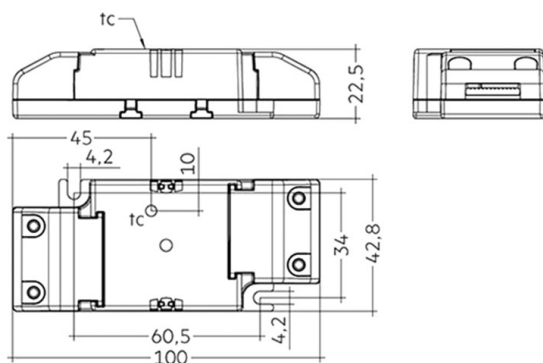

KONVERTER KONST. STROM

248-87500863

DRAWING

TECHNICAL DETAILS

Current sec. [mA]	500
Converter	with converter
Voltage [V]	220-240V 50/60Hz
Material	synthetic
Length [mm]	100
Width [mm]	43
Height [mm]	23
Ceiling cutout [mm]	54
IP protection class	IP20
Voltage class	protection cl. II
Net weight [kg]	0,06
Colour lamp	white
EAN-Number	9010870595804
Lifetime [h]	50 000
No. of luminaires B16A	53

LIGHT DISTRIBUTION CURVE

The values are rated values. Power and luminous flux are initially subject to a tolerance of +/- 10%. Colour temperature tolerance: +/- 150 K. The values apply to an ambient temperature of 25°C unless otherwise specified.