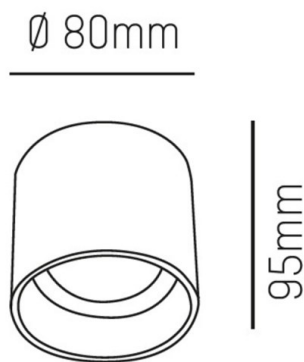

AEON

305-602527b

AEON ROUND SURFACE MOUNTED CEILING LUMINAIRE made of aluminium, black matt, similar to RAL 9005, beam 45°, light output direct, with converter, dimmability: not dimmable, IP20

DRAWING

TECHNICAL DETAILS

System perform. [W]	8
Bulb type	LED
Luminous flux [lm]	475
Colour temp. [K]	2700K
CRI	>80
Converter	with converter
Dimming	not dimmable
Light output	direct
Beam angle [°]	45°
Voltage [V]	220-240V 50/60Hz
Material	aluminium
Height [mm]	95
Diameter [mm]	80
IP protection class	IP20
Voltage class	protection cl. I
Net weight [kg]	0,39
Colour lamp	black matt
RAL	9005
EAN-Number	9008905811166
Lifetime [h]	L80 B10 20 000
Energy efficiency cl.	E

LIGHT DISTRIBUTION CURVE

The values are rated values. Power and luminous flux are initially subject to a tolerance of +/- 10%. Colour temperature tolerance: +/- 150 K. The values apply to an ambient temperature of 25°C unless otherwise specified.