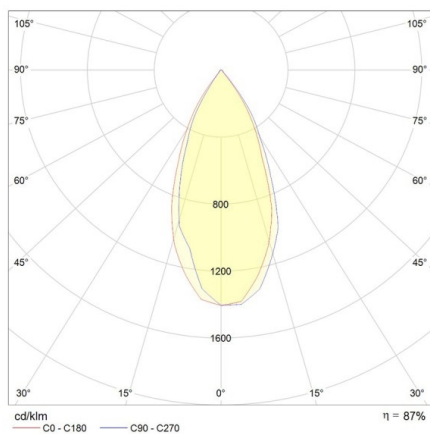

AEON

305-602527b

AEON ROUND SURFACE MOUNTED CEILING LUMINAIRE made of aluminium, black matt, similar to RAL 9005, beam 45°, light output direct, with converter, dimmability: not dimmable, IP20

DRAWING

TECHNICAL DETAILS

System perform. [W]	8
Bulb type	LED
Luminous flux [lm]	475
Colour temp. [K]	2700K
CRI	>80
Converter	with converter
Dimming	not dimmable
Light output	direct
Beam angle [°]	45°
Voltage [V]	220-240V 50/60Hz
Material	aluminium
Height [mm]	95
Diameter [mm]	80
IP protection class	IP20
Voltage class	protection cl. I
Net weight [kg]	0,39
Colour lamp	black matt
RAL	9005
EAN-Number	9008905811166
Lifetime [h]	L80 B10 20 000
Energy efficiency cl.	E

LIGHT DISTRIBUTION CURVE

The values are rated values. Power and luminous flux are initially subject to a tolerance of +/- 10%. Colour temperature tolerance: +/- 150 K. The values apply to an ambient temperature of 25°C unless otherwise specified.