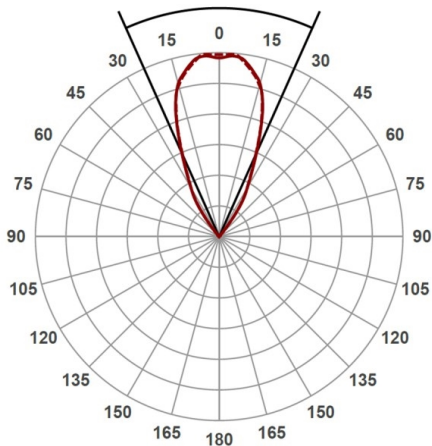

**AEON**

**305-604530wddd**

AEON ROUND SURFACE MOUNTED CEILING LUMINAIRE made of aluminium, white, similar to RAL 9003, beam 50°, light output direct, with converter, dimmability: DALI, IP20

**DRAWING**

**TECHNICAL DETAILS**

System perform. [W]	15
Bulb type	LED
Luminous flux [lm]	1160
Colour temp. [K]	3000K
CRI	>80
Converter	with converter
Light output	direct
Beam angle [°]	50°
Voltage [V]	220-240V 50/60Hz
Material	aluminium
Height [mm]	158
Diameter [mm]	125
IP protection class	IP20
Voltage class	protection cl. I
Net weight [kg]	1,19
Colour lamp	white
RAL	9003
EAN-Number	9008905807084
Lifetime [h]	L80 B10 20 000
Energy efficiency cl.	E
No. of luminaires B16A	61

**LIGHT DISTRIBUTION CURVE**

The values are rated values. Power and luminous flux are initially subject to a tolerance of +/- 10%. Colour temperature tolerance: +/- 150 K. The values apply to an ambient temperature of 25°C unless otherwise specified.