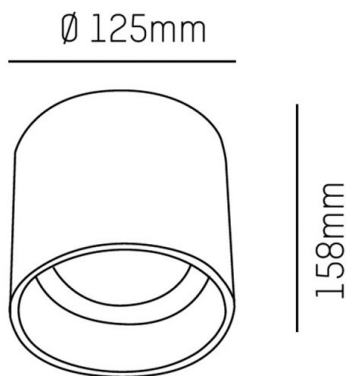

**AEON**

**305-604530wddd**

AEON ROUND SURFACE MOUNTED CEILING LUMINAIRE made of aluminium, white, similar to RAL 9003, beam 50°, light output direct, with converter, dimmability: DALI, IP20

**DRAWING**

**TECHNICAL DETAILS**

System perform. [W]	15
Bulb type	LED
Luminous flux [lm]	1160
Colour temp. [K]	3000K
CRI	>80
Converter	with converter
Light output	direct
Beam angle [°]	50°
Voltage [V]	220-240V 50/60Hz
Material	aluminium
Height [mm]	158
Diameter [mm]	125
IP protection class	IP20
Voltage class	protection cl. I
Net weight [kg]	1,19
Colour lamp	white
RAL	9003
EAN-Number	9008905807084
Lifetime [h]	L80 B10 20 000
Energy efficiency cl.	E
No. of luminaires B16A	61

**LIGHT DISTRIBUTION CURVE**

The values are rated values. Power and luminous flux are initially subject to a tolerance of +/- 10%. Colour temperature tolerance: +/- 150 K. The values apply to an ambient temperature of 25°C unless otherwise specified.