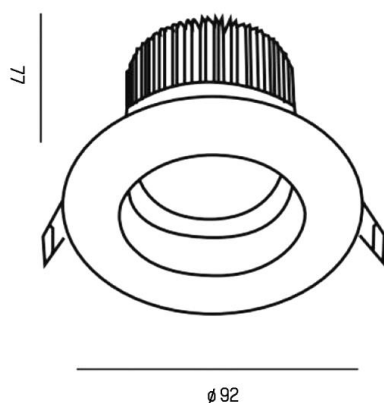

PONTOS

305-619924b

PONTOS ROUND RECESSED SPOTLIGHT made of aluminium, black matt, similar to RAL 9005, beam 24°, light output direct, tilting 30°, without converter, max. 350mA, dimmability: see converter, IP44

DRAWING

LIGHT DISTRIBUTION CURVE

TECHNICAL DETAILS

System perform. [W]	10/15
Bulb type	LED 15W
Luminous flux [lm]	840/1280
Current sec. [mA]	350
Colour temp. [K]	3000K
CRI	>80
Converter	without converter
Dimming	see converter
Light output	direct
Beam angle [°]	24°
Voltage [V]	36 VDC
Material	aluminium
Height [mm]	80
Diameter [mm]	90
Ceiling cutout [mm]	83
Recess depth [mm]	110
IP protection class	IP44
Voltage class	protection cl. III
Net weight [kg]	0,28
Colour lamp	black matt
RAL	9005
EAN-Number	9010506044843
Lifetime [h]	L80 B10 20 000
Energy efficiency cl.	E