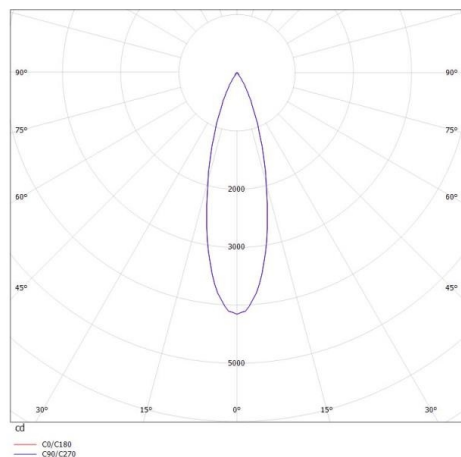

PONTOS

305-619924b

PONTOS ROUND RECESSED SPOTLIGHT made of aluminium, black matt, similar to RAL 9005, beam 24°, light output direct, tilting 30°, without converter, max. 350mA, dimmability: see converter, IP44

DRAWING

LIGHT DISTRIBUTION CURVE

TECHNICAL DETAILS

System perform. [W]	10/15
Bulb type	LED 15W
Luminous flux [lm]	840/1280
Current sec. [mA]	350
Colour temp. [K]	3000K
CRI	>80
Converter	without converter
Dimming	see converter
Light output	direct
Beam angle [°]	24°
Voltage [V]	36 VDC
Material	aluminium
Height [mm]	80
Diameter [mm]	90
Ceiling cutout [mm]	83
Recess depth [mm]	110
IP protection class	IP44
Voltage class	protection cl. III
Net weight [kg]	0,28
Colour lamp	black matt
RAL	9005
EAN-Number	9010506044843
Lifetime [h]	L80 B10 20 000
Energy efficiency cl.	E