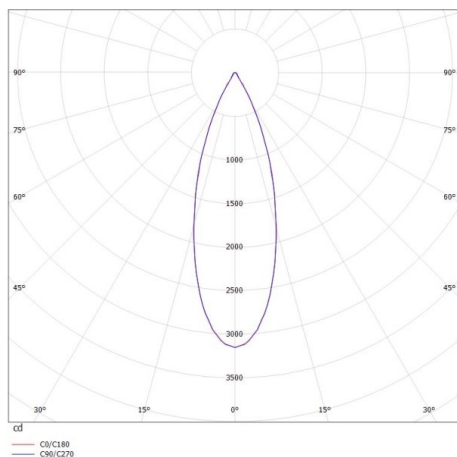

## PONTOS

305-624836b27k

PONTOS SQUARE RECESSED SPOTLIGHT made of aluminium, black matt, similar to RAL 9005, beam 36°, light output direct, tilting 30°, without converter, max. 350mA, dimmability: see converter, IP44

## DRAWING

## TECHNICAL DETAILS

Bulb type	LED 15W
Luminous flux [lm]	810/1250
Current sec. [mA]	350
Colour temp. [K]	2700K
CRI	>80
Converter	without converter
Dimming	see converter
Light output	direct
Beam angle [°]	36°
Voltage [V]	36 VDC
Material	aluminium
Length [mm]	89
Width [mm]	89
Height [mm]	80
Ceiling cutout [mm]	78x78
Recess depth [mm]	110
IP protection class	IP44
Voltage class	protection cl. III
Net weight [kg]	0,30
Colour lamp	black matt
RAL	9005
EAN-Number	9010506045055
Lifetime [h]	L80 B10 20 000
Energy efficiency cl.	E

## LIGHT DISTRIBUTION CURVE

The values are rated values. Power and luminous flux are initially subject to a tolerance of +/- 10%. Colour temperature tolerance: +/- 150 K. The values apply to an ambient temperature of 25°C unless otherwise specified.