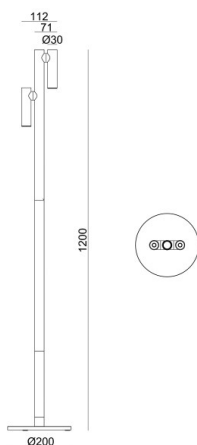

MIMO

333-00006

MIMO DOUBLE F FLOOR LAMP sand, lens beam 30°, accessoire: Ladestation, light output direct, UGR 8, tilting 360°, dimmability: Touch Dim, IP54

DRAWING

TECHNICAL DETAILS

System perform. [W]	2X 2,2W
Bulb type	LED
Luminous flux [lm]	100
Colour temp. [K]	2700K
CRI	>80
UGR	8
Optics	lens
Light output	direct
Beam angle [°]	30°
Voltage [V]	220-240V 50/60Hz
Height [mm]	1200
Diameter [mm]	200
IP protection class	IP54
Voltage class	protection cl. III
Net weight [kg]	2,75
Colour lamp	sand
EAN-Number	9010870465572
Energy efficiency cl.	E

LIGHT DISTRIBUTION CURVE

The values are rated values. Power and luminous flux are initially subject to a tolerance of +/- 10%. Colour temperature tolerance: +/- 150 K. The values apply to an ambient temperature of 25°C unless otherwise specified.