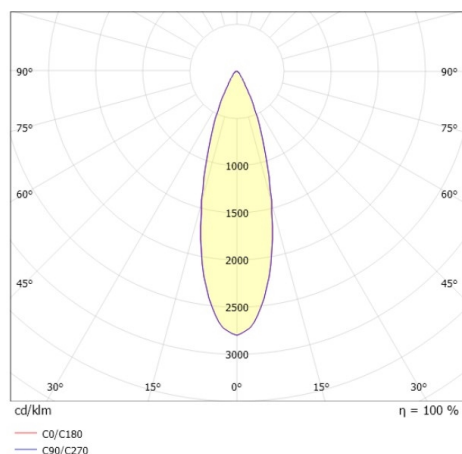

MIMO

333-00006

MIMO DOUBLE F FLOOR LAMP sand, lens beam 30°, accessoire: Ladestation, light output direct, UGR 8, tilting 360°, dimmability: Touch Dim, IP54

DRAWING

TECHNICAL DETAILS

System perform. [W]	2X 2,2W
Bulb type	LED
Luminous flux [lm]	100
Colour temp. [K]	2700K
CRI	>80
UGR	8
Optics	lens
Light output	direct
Beam angle [°]	30°
Voltage [V]	220-240V 50/60Hz
Height [mm]	1200
Diameter [mm]	200
IP protection class	IP54
Voltage class	protection cl. III
Net weight [kg]	2,75
Colour lamp	sand
EAN-Number	9010870465572
Energy efficiency cl.	E

LIGHT DISTRIBUTION CURVE

The values are rated values. Power and luminous flux are initially subject to a tolerance of +/- 10%. Colour temperature tolerance: +/- 150 K. The values apply to an ambient temperature of 25°C unless otherwise specified.