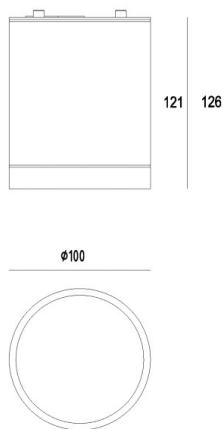

**FORIS**

**333-00030**

FORIS ROUND SD SURFACE MOUNTED CEILING LUMINAIRE made of aluminium, anthrazite, similar to RAL 7024, high-efficiently vacuum deposited aluminium reflector without safety glass beam 60°, light output direct, UGR <22, dimmability: on/off, IP65

**DRAWING**

**TECHNICAL DETAILS**

System perform. [W]	11
Bulb type	LED
Luminous flux [lm]	860/920lm
Colour temp. [K]	2700/3000K
CRI	>90
UGR	<22
Optics	aluminium reflector without protection glass
Light output	direct
Beam angle [°]	60°
Voltage [V]	220-240V 50/60Hz
Material	aluminium
Height [mm]	126
Diameter [mm]	100
IP protection class	IP65
Voltage class	protection cl. I
Shock resistance	IK06
Net weight [kg]	0,74
Colour lamp	anthrazite
RAL	7024
EAN-Number	9010870409095
Lifetime [h]	50 000 L80 B10
Energy efficiency cl.	D
No. of luminaires B16A	74

**LIGHT DISTRIBUTION CURVE**

The values are rated values. Power and luminous flux are initially subject to a tolerance of +/- 10%. Colour temperature tolerance: +/- 150 K. The values apply to an ambient temperature of 25°C unless otherwise specified.