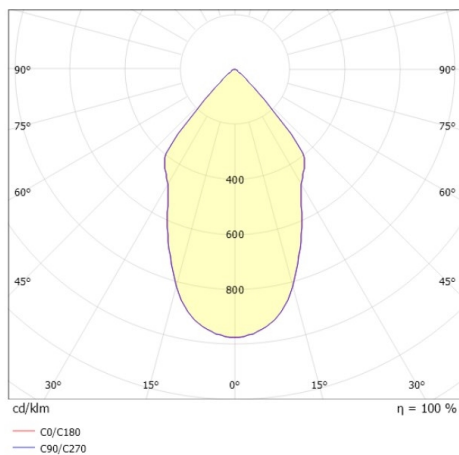

**FORIS**

**333-00030**

FORIS ROUND SD SURFACE MOUNTED CEILING LUMINAIRE made of aluminium, anthrazite, similar to RAL 7024, high-efficiently vacuum deposited aluminium reflector without safety glass beam 60°, light output direct, UGR <22, dimmability: on/off, IP65

**DRAWING**

**TECHNICAL DETAILS**

System perform. [W]	11
Bulb type	LED
Luminous flux [lm]	860/920lm
Colour temp. [K]	2700/3000K
CRI	>90
UGR	<22
Optics	aluminium reflector without protection glass
Light output	direct
Beam angle [°]	60°
Voltage [V]	220-240V 50/60Hz
Material	aluminium
Height [mm]	126
Diameter [mm]	100
IP protection class	IP65
Voltage class	protection cl. I
Shock resistance	IK06
Net weight [kg]	0,74
Colour lamp	anthrazite
RAL	7024
EAN-Number	9010870409095
Lifetime [h]	50 000 L80 B10
Energy efficiency cl.	D
No. of luminaires B16A	74

**LIGHT DISTRIBUTION CURVE**

The values are rated values. Power and luminous flux are initially subject to a tolerance of +/- 10%. Colour temperature tolerance: +/- 150 K. The values apply to an ambient temperature of 25°C unless otherwise specified.