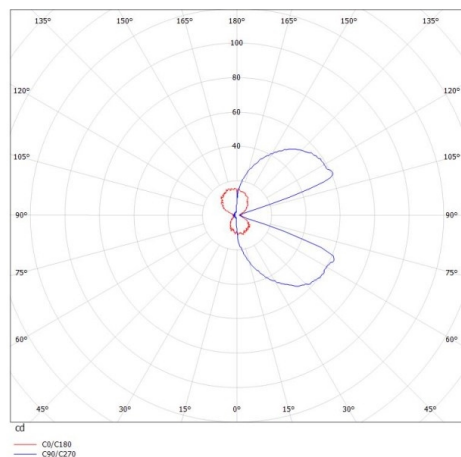

ALICA

472-0000790003006

ALICA W SURFACE MOUNTED WALL LUMINAIRE made of aluminium, black matt, similar to RAL 9005, light output direct / indirect, with converter, dimmability: not dimmable, IP20

DRAWING

TECHNICAL DETAILS

System perform. [W]	9
Bulb type	LED
Luminous flux [lm]	220
Colour temp. [K]	3000K
CRI	>90
Converter	with converter
Dimming	not dimmable
Light output	direct / indirect
Voltage [V]	220-240V 50/60Hz
Material	aluminium
Length [mm]	200
Width [mm]	100
Height [mm]	70
IP protection class	IP20
Voltage class	protection cl. I
Net weight [kg]	0,72
Colour lamp	black matt
RAL	9005
EAN-Number	9010506072044
Lifetime [h]	L80 B10 20 000
Energy efficiency cl.	D

LIGHT DISTRIBUTION CURVE

The values are rated values. Power and luminous flux are initially subject to a tolerance of +/- 10%. Colour temperature tolerance: +/- 150 K. The values apply to an ambient temperature of 25°C unless otherwise specified.