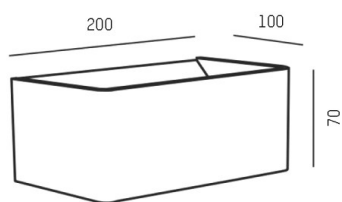

ALICA

472-0000790003006

ALICA W SURFACE MOUNTED WALL LUMINAIRE made of aluminium, black matt, similar to RAL 9005, light output direct / indirect, with converter, dimmability: not dimmable, IP20

DRAWING

TECHNICAL DETAILS

System perform. [W]	9
Bulb type	LED
Luminous flux [lm]	220
Colour temp. [K]	3000K
CRI	>90
Converter	with converter
Dimming	not dimmable
Light output	direct / indirect
Voltage [V]	220-240V 50/60Hz
Material	aluminium
Length [mm]	200
Width [mm]	100
Height [mm]	70
IP protection class	IP20
Voltage class	protection cl. I
Net weight [kg]	0,72
Colour lamp	black matt
RAL	9005
EAN-Number	9010506072044
Lifetime [h]	L80 B10 20 000
Energy efficiency cl.	D