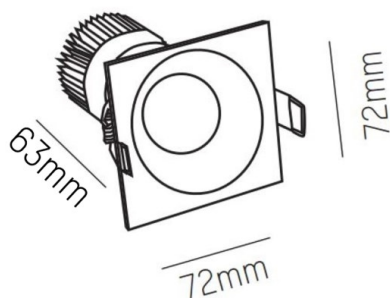

## IVY

472-0270790203006

IVY SQUARE R RECESSED SPOTLIGHT made of aluminium, black matt, similar to RAL 9005, beam 20°, light output direct, without converter, max. 200mA, dimmability: see converter, IP54/IP20

## DRAWING

## TECHNICAL DETAILS

Bulb type	LED 7W
Luminous flux [lm]	660
Current sec. [mA]	200
Colour temp. [K]	3000K
CRI	>90
Converter	without converter
Dimming	see converter
Light output	direct
Beam angle [°]	20°
Voltage [V]	35 VDC
Material	aluminium
Length [mm]	72
Width [mm]	72
Height [mm]	64
Ceiling cutout [mm]	60
Recess depth [mm]	94
IP protection class	IP54/IP20
Voltage class	protection cl. III
Net weight [kg]	0,28
Colour lamp	black matt
RAL	9005
EAN-Number	9008905795374
Lifetime [h]	L80 B10 20 000
Energy efficiency cl.	D