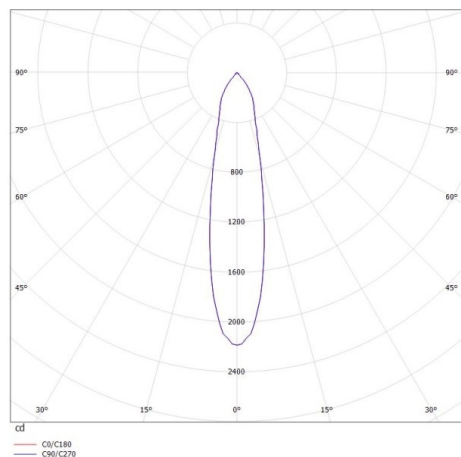

## IVY

472-0270790203006

IVY SQUARE R RECESSED SPOTLIGHT made of aluminium, black matt, similar to RAL 9005, beam 20°, light output direct, without converter, max. 200mA, dimmability: see converter, IP54/IP20

## DRAWING

## LIGHT DISTRIBUTION CURVE

## TECHNICAL DETAILS

Bulb type	LED 7W
Luminous flux [lm]	660
Current sec. [mA]	200
Colour temp. [K]	3000K
CRI	>90
Converter	without converter
Dimming	see converter
Light output	direct
Beam angle [°]	20°
Voltage [V]	35 VDC
Material	aluminium
Length [mm]	72
Width [mm]	72
Height [mm]	64
Ceiling cutout [mm]	60
Recess depth [mm]	94
IP protection class	IP54/IP20
Voltage class	protection cl. III
Net weight [kg]	0,28
Colour lamp	black matt
RAL	9005
EAN-Number	9008905795374
Lifetime [h]	L80 B10 20 000
Energy efficiency cl.	D