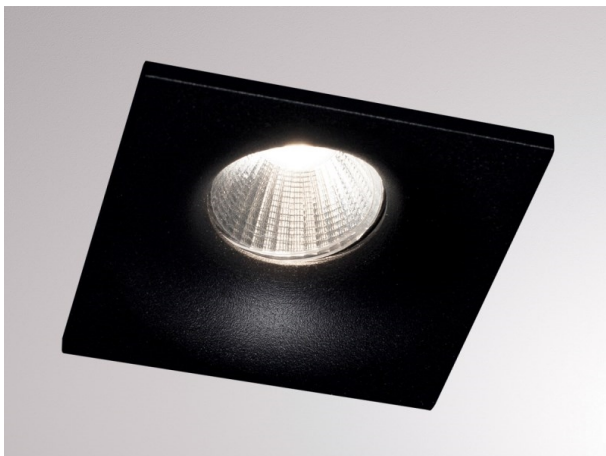

## IVY

472-0270790203006

IVY SQUARE R RECESSED SPOTLIGHT made of aluminium, black matt, similar to RAL 9005, beam 20°, light output direct, without converter, max. 200mA, dimmability: see converter, IP54/IP20

## TECHNICAL DETAILS

Bulb type	LED 7W
Luminous flux [lm]	660
Current sec. [mA]	200
Colour temp. [K]	3000K
CRI	>90
Converter	without converter
Dimming	see converter
Light output	direct
Beam angle [°]	20°
Voltage [V]	35 VDC
Material	aluminium
Length [mm]	72
Width [mm]	72
Height [mm]	64
Ceiling cutout [mm]	60
Recess depth [mm]	94
IP protection class	IP54/IP20
Voltage class	protection cl. III
Net weight [kg]	0,28
Colour lamp	black matt
RAL	9005
EAN-Number	9008905795374
Lifetime [h]	L80 B10 20 000
Energy efficiency cl.	D