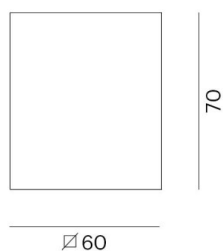

LIRO

472-20073660

LIRO SD SURFACE MOUNTED CEILING LUMINAIRE made of aluminium, black, similar to RAL 9005, beam 10°, light output direct, with converter, dimmability: not dimmable, IP20

DRAWING

TECHNICAL DETAILS

System perform. [W]	10
Bulb type	LED
Luminous flux [lm]	620
Colour temp. [K]	2700K
CRI	>90
Converter	with converter
Dimming	not dimmable
Light output	direct
Beam angle [°]	10°
Voltage [V]	220-240V 50/60Hz
Material	aluminium
Length [mm]	60
Width [mm]	60
Height [mm]	70
IP protection class	IP20
Voltage class	protection cl. III
Net weight [kg]	0,30
Colour lamp	black
RAL	9005
EAN-Number	9010506139556
Lifetime [h]	L80 B10 20 000
Energy efficiency cl.	G

LIGHT DISTRIBUTION CURVE

The values are rated values. Power and luminous flux are initially subject to a tolerance of +/- 10%. Colour temperature tolerance: +/- 150 K. The values apply to an ambient temperature of 25°C unless otherwise specified.