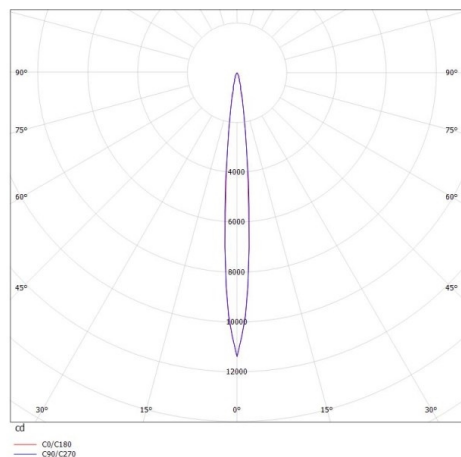

LIRO

472-20073660

LIRO SD SURFACE MOUNTED CEILING LUMINAIRE made of aluminium, black, similar to RAL 9005, beam 10°, light output direct, with converter, dimmability: not dimmable, IP20

DRAWING

TECHNICAL DETAILS

System perform. [W]	10
Bulb type	LED
Luminous flux [lm]	620
Colour temp. [K]	2700K
CRI	>90
Converter	with converter
Dimming	not dimmable
Light output	direct
Beam angle [°]	10°
Voltage [V]	220-240V 50/60Hz
Material	aluminium
Length [mm]	60
Width [mm]	60
Height [mm]	70
IP protection class	IP20
Voltage class	protection cl. III
Net weight [kg]	0,30
Colour lamp	black
RAL	9005
EAN-Number	9010506139556
Lifetime [h]	L80 B10 20 000
Energy efficiency cl.	G

LIGHT DISTRIBUTION CURVE

The values are rated values. Power and luminous flux are initially subject to a tolerance of +/- 10%. Colour temperature tolerance: +/- 150 K. The values apply to an ambient temperature of 25°C unless otherwise specified.