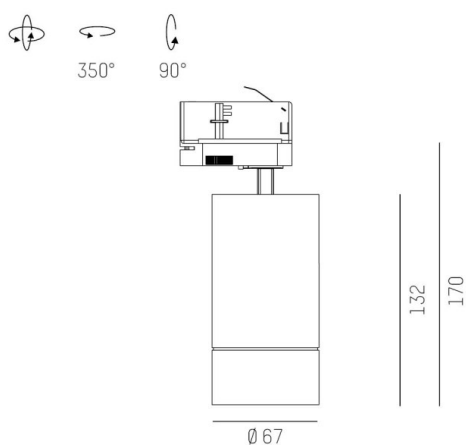

MOVA S

495-72000000550

MOVA S GU10 TRACK SPOTLIGHT WITH 3 PH ADAPTER made of aluminium, white, similar to RAL 9016, decor white, light output direct, swiveling 350°, tilting 90°, dimmability: not dimmable, adapter/ceiling base white, IP20

DRAWING

TECHNICAL DETAILS

Bulb type	QPAR 16 50W
No. of bulb holders	1x
Socket	GU10
Designer	INHOUSE
Dimming	not dimmable
Light output	direct
Voltage [V]	220-240V 50/60Hz
Material	aluminium
Length [mm]	87
Height [mm]	170
Diameter [mm]	67
IP protection class	IP20
Voltage class	protection cl. II
Net weight [kg]	0,39
Colour lamp	white
RAL	9016
Colour adapter/ceiling base	white
Colour decor	white
EAN-Number	9010506235524

LIGHT DISTRIBUTION CURVE

The values are rated values. Power and luminous flux are initially subject to a tolerance of +/- 10%. Colour temperature tolerance: +/- 150 K. The values apply to an ambient temperature of 25°C unless otherwise specified.