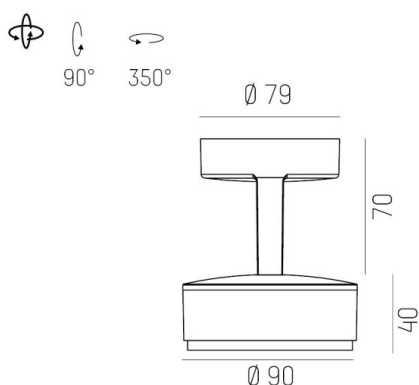

LITIN 2.0

540-01122141d6060

LITIN 2 SD SURFACE MOUNTED SPOTLIGHT made of aluminium, black, similar to RAL 9005, decor gold, high quality plastic lens beam 24°, light output direct, swiveling 350°, tilting 90°, dimmability: not dimmable, adapter/ceiling base black, IP20

DRAWING

LIGHT DISTRIBUTION CURVE

TECHNICAL DETAILS

System perform. [W]	10
Bulb type	LED
Luminous flux [lm]	840
Colour temp. [K]	4000K
CRI	>90
Optics	high quality plastic lens
Designer	INHOUSE
Dimming	not dimmable
Light output	direct
Beam angle [°]	24°
Voltage [V]	220-240V 50/60Hz
Material	aluminium
Length [mm]	121,1
Height [mm]	110
Diameter [mm]	90
IP protection class	IP20
Voltage class	protection cl. II
Net weight [kg]	1,27
Colour lamp	black
RAL	9005
Colour adapter/ceiling base	black
Colour decor	gold
EAN-Number	9010506831573
Lifetime [h]	30 000
Energy efficiency cl.	G