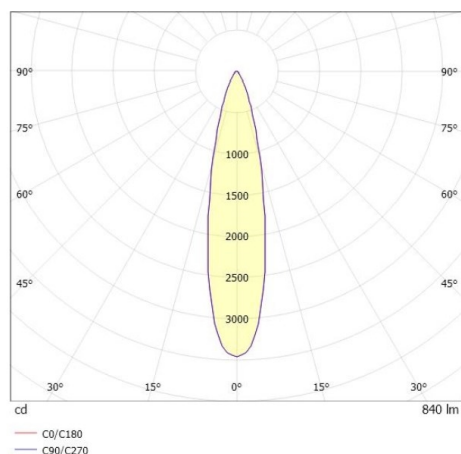

LITIN 2.0

540-01122141d6060

LITIN 2 SD SURFACE MOUNTED SPOTLIGHT made of aluminium, black, similar to RAL 9005, decor gold, high quality plastic lens beam 24°, light output direct, swiveling 350°, tilting 90°, dimmability: not dimmable, adapter/ceiling base black, IP20

DRAWING

LIGHT DISTRIBUTION CURVE

TECHNICAL DETAILS

System perform. [W]	10
Bulb type	LED
Luminous flux [lm]	840
Colour temp. [K]	4000K
CRI	>90
Optics	high quality plastic lens
Designer	INHOUSE
Dimming	not dimmable
Light output	direct
Beam angle [°]	24°
Voltage [V]	220-240V 50/60Hz
Material	aluminium
Length [mm]	121,1
Height [mm]	110
Diameter [mm]	90
IP protection class	IP20
Voltage class	protection cl. II
Net weight [kg]	1,27
Colour lamp	black
RAL	9005
Colour adapter/ceiling base	black
Colour decor	gold
EAN-Number	9010506831573
Lifetime [h]	30 000
Energy efficiency cl.	G

The values are rated values. Power and luminous flux are initially subject to a tolerance of +/- 10%. Colour temperature tolerance: +/- 150 K. The values apply to an ambient temperature of 25°C unless otherwise specified.