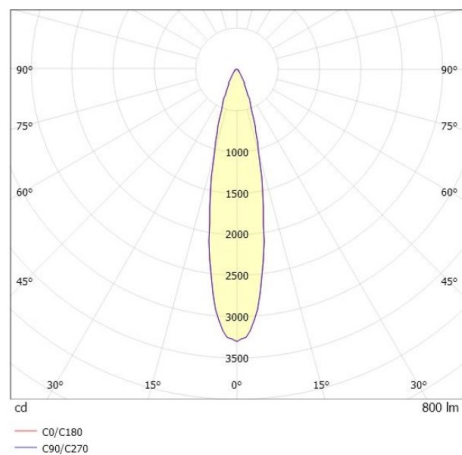

LITIN 2.0

540-0112219056060

LITIN 2 SD SURFACE MOUNTED SPOTLIGHT made of aluminium, black, similar to RAL 9005, decor white, high quality plastic lens beam 24°, light output direct, swiveling 350°, tilting 90°, dimmability: not dimmable, adapter/ceiling base black, IP20

DRAWING

LIGHT DISTRIBUTION CURVE

TECHNICAL DETAILS

System perform. [W]	10
Bulb type	LED
Luminous flux [lm]	800
Colour temp. [K]	3000K
CRI	>90
Optics	high quality plastic lens
Designer	INHOUSE
Dimming	not dimmable
Light output	direct
Beam angle [°]	24°
Voltage [V]	220-240V 50/60Hz
Material	aluminium
Length [mm]	121,1
Height [mm]	110
Diameter [mm]	90
IP protection class	IP20
Voltage class	protection cl. II
Net weight [kg]	1,27
Colour lamp	black
RAL	9005
Colour adapter/ceiling base	black
Colour decor	white
EAN-Number	9010506826364
Lifetime [h]	30 000
Energy efficiency cl.	G

The values are rated values. Power and luminous flux are initially subject to a tolerance of +/- 10%. Colour temperature tolerance: +/- 150 K. The values apply to an ambient temperature of 25°C unless otherwise specified.