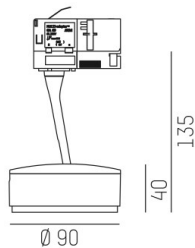

LITIN 2.0

540-0611014055050

LITIN 2 TRACK SPOTLIGHT WITH 3 PH ADAPTER made of aluminium, white, similar to RAL 9016, decor white, satin PMMA opal diffuser beam 105°, light output direct, swiveling 350°, tilting 90°, dimmability: not dimmable, adapter/ceiling base white, IP20

DRAWING

TECHNICAL DETAILS

System perform. [W]	10
Bulb type	LED
Luminous flux [lm]	600
Colour temp. [K]	4000K
CRI	>90
Optics	PMMA opal diffuser
Designer	INHOUSE
Dimming	not dimmable
Light output	direct
Beam angle [°]	105°
Voltage [V]	220-240V 50/60Hz
Material	aluminium
Length [mm]	102,2
Height [mm]	135
Diameter [mm]	90
IP protection class	IP20
Voltage class	protection cl. II
Net weight [kg]	0,84
Colour lamp	white
RAL	9016
Colour adapter/ceiling base	white
Colour decor	white
EAN-Number	9010506779905
Lifetime [h]	30 000
Energy efficiency cl.	G

LIGHT DISTRIBUTION CURVE

The values are rated values. Power and luminous flux are initially subject to a tolerance of +/- 10%. Colour temperature tolerance: +/- 150 K. The values apply to an ambient temperature of 25°C unless otherwise specified.