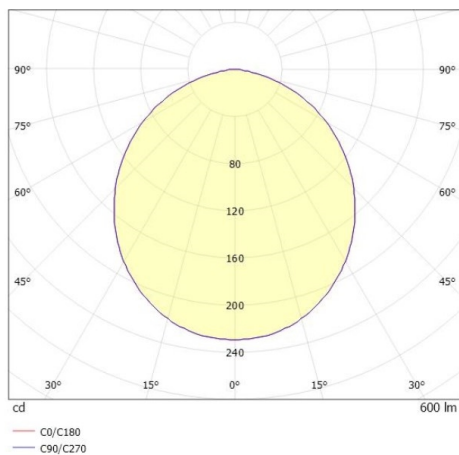

LITIN 2.0

540-0611014055050

LITIN 2 TRACK SPOTLIGHT WITH 3 PH ADAPTER made of aluminium, white, similar to RAL 9016, decor white, satin PMMA opal diffuser beam 105°, light output direct, swiveling 350°, tilting 90°, dimmability: not dimmable, adapter/ceiling base white, IP20

DRAWING

TECHNICAL DETAILS

System perform. [W]	10
Bulb type	LED
Luminous flux [lm]	600
Colour temp. [K]	4000K
CRI	>90
Optics	PMMA opal diffuser
Designer	INHOUSE
Dimming	not dimmable
Light output	direct
Beam angle [°]	105°
Voltage [V]	220-240V 50/60Hz
Material	aluminium
Length [mm]	102,2
Height [mm]	135
Diameter [mm]	90
IP protection class	IP20
Voltage class	protection cl. II
Net weight [kg]	0,84
Colour lamp	white
RAL	9016
Colour adapter/ceiling base	white
Colour decor	white
EAN-Number	9010506779905
Lifetime [h]	30 000
Energy efficiency cl.	G

LIGHT DISTRIBUTION CURVE

The values are rated values. Power and luminous flux are initially subject to a tolerance of +/- 10%. Colour temperature tolerance: +/- 150 K. The values apply to an ambient temperature of 25°C unless otherwise specified.