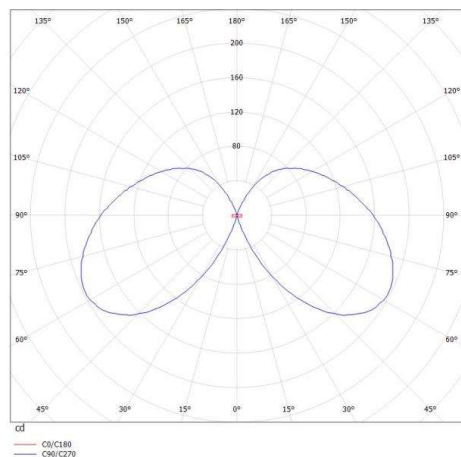

RIDE

577-008032023060

RIDE BLIND SI WALL / CEILING LUMINAIRE made of die-cast aluminium, black, similar to RAL 9005, light output indirect, with converter, dimmability: not dimmable, through wiring 3x0,75mm², IP20

DRAWING

LIGHT DISTRIBUTION CURVE

TECHNICAL DETAILS

System perform. [W]	19
Bulb type	LED
Luminous flux [lm]	920
Colour temp. [K]	2700K
CRI	>90
Converter	with converter
Dimming	not dimmable
Light output	indirect
Voltage [V]	220-240V 50/60Hz
Through wiring	3x0,75mm ²
Material	die-cast aluminium
Width [mm]	55
Height [mm]	72
IP protection class	IP20
Voltage class	protection cl. I
Shock resistance	IK03
Net weight [kg]	3,57
Colour lamp	black
RAL	9005
EAN-Number	9008905694530
Lifetime [h]	L80 B10 50 000
Energy efficiency cl.	E
No. of luminaires B16A	50

The values are rated values. Power and luminous flux are initially subject to a tolerance of +/- 10%. Colour temperature tolerance: +/- 150 K. The values apply to an ambient temperature of 25°C unless otherwise specified.