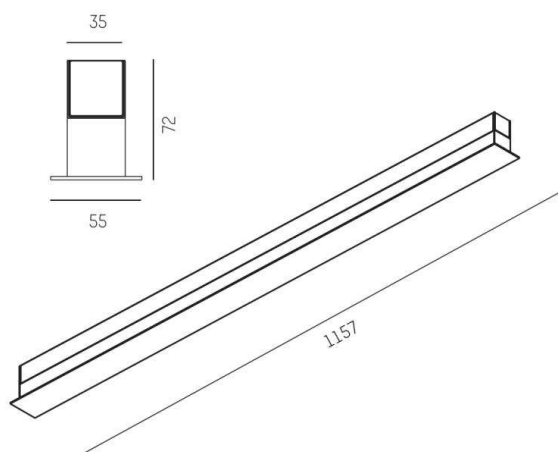

RIDE

577-008032023060

RIDE BLIND SI WALL / CEILING LUMINAIRE made of die-cast aluminium, black, similar to RAL 9005, light output indirect, with converter, dimmability: not dimmable, through wiring 3x0,75mm², IP20

DRAWING

LIGHT DISTRIBUTION CURVE

TECHNICAL DETAILS

System perform. [W]	19
Bulb type	LED
Luminous flux [lm]	920
Colour temp. [K]	2700K
CRI	>90
Converter	with converter
Dimming	not dimmable
Light output	indirect
Voltage [V]	220-240V 50/60Hz
Through wiring	3x0,75mm ²
Material	die-cast aluminium
Width [mm]	55
Height [mm]	72
IP protection class	IP20
Voltage class	protection cl. I
Shock resistance	IK03
Net weight [kg]	3,57
Colour lamp	black
RAL	9005
EAN-Number	9008905694530
Lifetime [h]	L80 B10 50 000
Energy efficiency cl.	E
No. of luminaires B16A	50