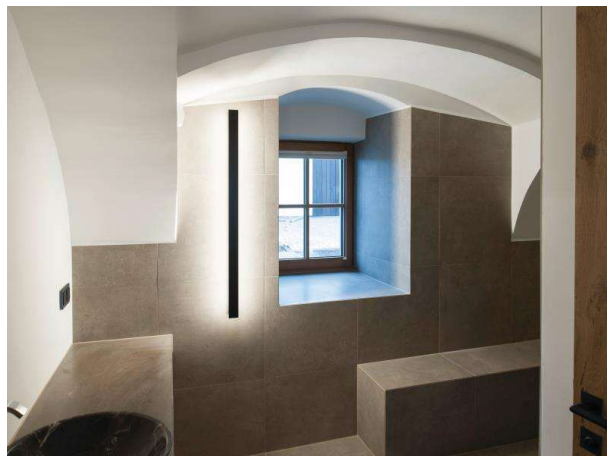

RIDE

577-008032023060

RIDE BLIND SI WALL / CEILING LUMINAIRE made of die-cast aluminium, black, similar to RAL 9005, light output indirect, with converter, dimmability: not dimmable, through wiring 3x0,75mm², IP20

DRAWING

LIGHT DISTRIBUTION CURVE

TECHNICAL DETAILS

System perform. [W]	19
Bulb type	LED
Luminous flux [lm]	920
Colour temp. [K]	2700K
CRI	>90
Converter	with converter
Dimming	not dimmable
Light output	indirect
Voltage [V]	220-240V 50/60Hz
Through wiring	3x0,75mm ²
Material	die-cast aluminium
Width [mm]	55
Height [mm]	72
IP protection class	IP20
Voltage class	protection cl. I
Shock resistance	IK03
Net weight [kg]	3,57
Colour lamp	black
RAL	9005
EAN-Number	9008905694530
Lifetime [h]	L80 B10 50 000
Energy efficiency cl.	E
No. of luminaires B16A	50