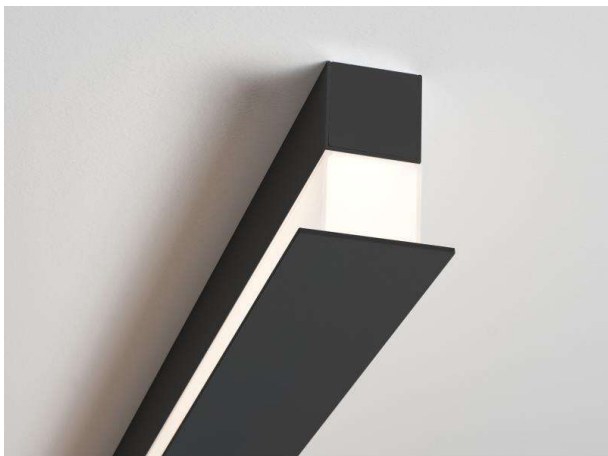

RIDE

577-008032023060

RIDE BLIND SI WALL / CEILING LUMINAIRE made of die-cast aluminium, black, similar to RAL 9005, light output indirect, with converter, dimmability: not dimmable, through wiring 3x0,75mm², IP20

DRAWING

LIGHT DISTRIBUTION CURVE

TECHNICAL DETAILS

System perform. [W]	19
Bulb type	LED
Luminous flux [lm]	920
Colour temp. [K]	2700K
CRI	>90
Converter	with converter
Dimming	not dimmable
Light output	indirect
Voltage [V]	220-240V 50/60Hz
Through wiring	3x0,75mm ²
Material	die-cast aluminium
Width [mm]	55
Height [mm]	72
IP protection class	IP20
Voltage class	protection cl. I
Shock resistance	IK03
Net weight [kg]	3,57
Colour lamp	black
RAL	9005
EAN-Number	9008905694530
Lifetime [h]	L80 B10 50 000
Energy efficiency cl.	E
No. of luminaires B16A	50