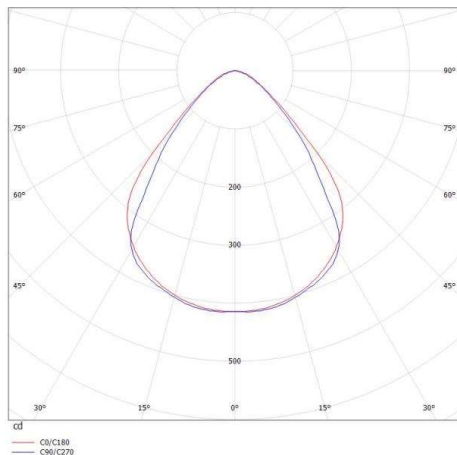

RIDE

577-010013023060

RIDE SD WALL / CEILING LUMINAIRE made of die-cast aluminium, black, similar to RAL 9005, microprismatic PMMA cover for perfect anti-glare light output direct, with converter, max. 500mA, dimmability: not dimmable, IP20

DRAWING

TECHNICAL DETAILS

System perform. [W]	10
Bulb type	LED
Luminous flux [lm]	780
Current sec. [mA]	500
Colour temp. [K]	2700K
CRI	>90
Optics	microprismatic cover
Designer	INHOUSE
Converter	with converter
Dimming	not dimmable
Light output	direct
Voltage [V]	220-240V 50/60Hz
Material	die-cast aluminium
Length [mm]	577
Width [mm]	35
Height [mm]	35
IP protection class	IP20
Voltage class	protection cl. I
Shock resistance	IK01
Net weight [kg]	1,65
Colour lamp	black
RAL	9005
EAN-Number	9008905693588
Lifetime [h]	L80 B10 50 000
Energy efficiency cl.	E
No. of luminaires B16A	50

LIGHT DISTRIBUTION CURVE

The values are rated values. Power and luminous flux are initially subject to a tolerance of +/- 10%. Colour temperature tolerance: +/- 150 K. The values apply to an ambient temperature of 25°C unless otherwise specified.