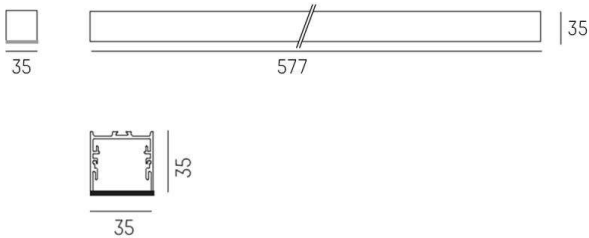

RIDE

577-010013023060

RIDE SD WALL / CEILING LUMINAIRE made of die-cast aluminium, black, similar to RAL 9005, microprismatic PMMA cover for perfect anti-glare light output direct, with converter, max. 500mA, dimmability: not dimmable, IP20

DRAWING

TECHNICAL DETAILS

System perform. [W]	10
Bulb type	LED
Luminous flux [lm]	780
Current sec. [mA]	500
Colour temp. [K]	2700K
CRI	>90
Optics	microprismatic cover
Designer	INHOUSE
Converter	with converter
Dimming	not dimmable
Light output	direct
Voltage [V]	220-240V 50/60Hz
Material	die-cast aluminium
Length [mm]	577
Width [mm]	35
Height [mm]	35
IP protection class	IP20
Voltage class	protection cl. I
Shock resistance	IK01
Net weight [kg]	1,65
Colour lamp	black
RAL	9005
EAN-Number	9008905693588
Lifetime [h]	L80 B10 50 000
Energy efficiency cl.	E
No. of luminaires B16A	50

LIGHT DISTRIBUTION CURVE

The values are rated values. Power and luminous flux are initially subject to a tolerance of +/- 10%. Colour temperature tolerance: +/- 150 K. The values apply to an ambient temperature of 25°C unless otherwise specified.