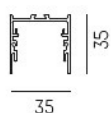

RIDE SYSTEM

577-128leer

RIDE PROFIL SURFACE LED STRIP PROFILE made of die-cast aluminium, natural anodised, dimmability: not dimmable, IP20

DRAWING

TECHNICAL DETAILS

Designer	INHOUSE
Dimming	not dimmable
Material	die-cast aluminium
Width [mm]	35
Height [mm]	35
IP protection class	IP20
Net weight [kg]	1,18
Colour lamp	natural anodised
EAN-Number	9008905485312