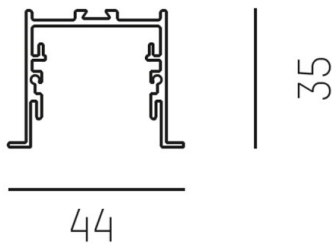

RIDE SYSTEM

577-41106

RIDE PROFIL R RECESSED PROFILE made of die-cast aluminium, black, similar to RAL 9005, dimmability: not dimmable, IP20

DRAWING

TECHNICAL DETAILS

Designer	INHOUSE
Dimming	not dimmable
Material	die-cast aluminium
Width [mm]	44
Height [mm]	35
Ceiling cutout [mm]	37mm x L-3mm
Recess depth [mm]	75
IP protection class	IP20
Net weight [kg]	3,73
Colour lamp	black
RAL	9005
EAN-Number	9008905533747

LIGHT DISTRIBUTION CURVE

The values are rated values. Power and luminous flux are initially subject to a tolerance of +/- 10%. Colour temperature tolerance: +/- 150 K. The values apply to an ambient temperature of 25°C unless otherwise specified.