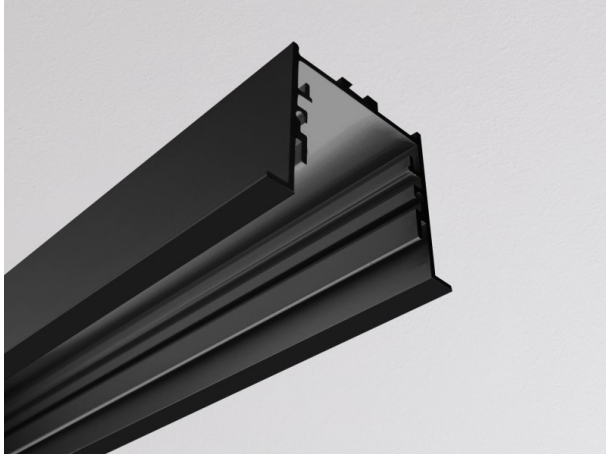

RIDE SYSTEM

577-41106

RIDE PROFIL R RECESSED PROFILE made of die-cast aluminium, black, similar to RAL 9005, dimmability: not dimmable, IP20

DRAWING

TECHNICAL DETAILS

Designer	INHOUSE
Dimming	not dimmable
Material	die-cast aluminium
Width [mm]	44
Height [mm]	35
Ceiling cutout [mm]	37mm x L-3mm
Recess depth [mm]	75
IP protection class	IP20
Net weight [kg]	3,73
Colour lamp	black
RAL	9005
EAN-Number	9008905533747

LIGHT DISTRIBUTION CURVE

The values are rated values. Power and luminous flux are initially subject to a tolerance of +/- 10%. Colour temperature tolerance: +/- 150 K. The values apply to an ambient temperature of 25°C unless otherwise specified.