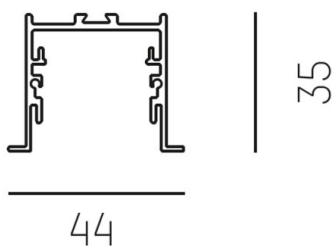

## RIDE SYSTEM

577-41108

RIDE PROFIL R RECESSED PROFILE made of die-cast aluminium, natural anodised, dimmability: not dimmable, IP20

## DRAWING

## TECHNICAL DETAILS

Designer	INHOUSE
Dimming	not dimmable
Material	die-cast aluminium
Width [mm]	44
Height [mm]	35
Ceiling cutout [mm]	37mm x L-3mm
Recess depth [mm]	75
IP protection class	IP20
Net weight [kg]	3,73
Colour lamp	natural anodised
EAN-Number	9008905533754