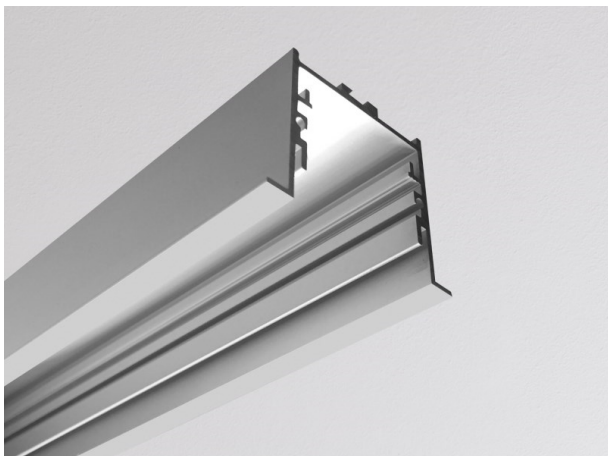

## RIDE SYSTEM

577-41108

RIDE PROFIL R RECESSED PROFILE made of die-cast aluminium, natural anodised, dimmability: not dimmable, IP20

## DRAWING

## TECHNICAL DETAILS

Designer	INHOUSE
Dimming	not dimmable
Material	die-cast aluminium
Width [mm]	44
Height [mm]	35
Ceiling cutout [mm]	37mm x L-3mm
Recess depth [mm]	75
IP protection class	IP20
Net weight [kg]	3,73
Colour lamp	natural anodised
EAN-Number	9008905533754