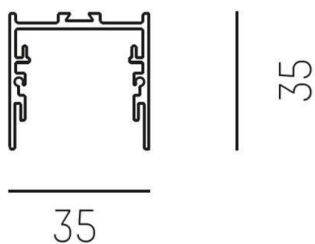

RIDE SYSTEM

577-45005

RIDE PROFIL SURFACE SURFACE MOUNTED PROFILE made of die-cast aluminium, white, similar to RAL 9016, dimmability: not dimmable, IP20

DRAWING

TECHNICAL DETAILS

Designer	INHOUSE
Dimming	not dimmable
Material	die-cast aluminium
Width [mm]	35
Height [mm]	35
IP protection class	IP20
Net weight [kg]	1,33
Colour lamp	white
RAL	9016
EAN-Number	9010506197266

LIGHT DISTRIBUTION CURVE

The values are rated values. Power and luminous flux are initially subject to a tolerance of +/- 10%. Colour temperature tolerance: +/- 150 K. The values apply to an ambient temperature of 25°C unless otherwise specified.