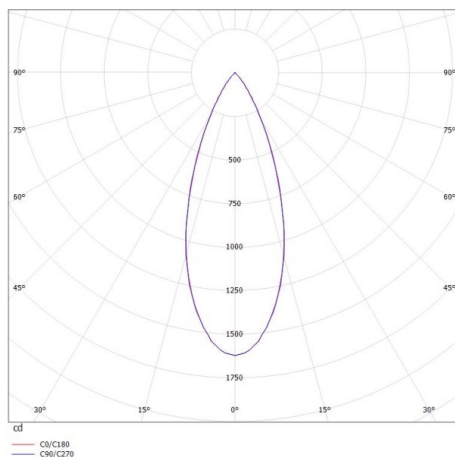

## DARK NIGHT LENS

579-005040829060

DARK NIGHT LENS 5 SD SURFACE MOUNTED CEILING LUMINAIRE made of aluminium, black matt, similar to RAL 9005, decor gold, high-efficiently vacuum deposited aluminium reflector beam 36°, light output direct, UGR <16, with converter, max. 700mA, dimmability: not dimmable, IP20

## DRAWING

## TECHNICAL DETAILS

System perform. [W]	12
Bulb type	LED
Luminous flux [lm]	780
Current sec. [mA]	700
Colour temp. [K]	3000K
CRI	>90
UGR	<16
Optics	vacuum deposited aluminium reflector
Converter	with converter
Dimming	not dimmable
Light output	direct
Beam angle [°]	36°
Voltage [V]	220-240V 50/60Hz
Material	aluminium
Length [mm]	181
Width [mm]	40
Height [mm]	95
IP protection class	IP20
Voltage class	protection cl. I
Shock resistance	IK06
Net weight [kg]	0,69
Colour lamp	black matt
RAL	9005
Colour decor	gold
EAN-Number	9010506248036
Lifetime [h]	L80 B10 50 000
Energy efficiency cl.	F
No. of luminaires B16A	50

## LIGHT DISTRIBUTION CURVE

The values are rated values. Power and luminous flux are initially subject to a tolerance of +/- 10%. Colour temperature tolerance: +/- 150 K. The values apply to an ambient temperature of 25°C unless otherwise specified.