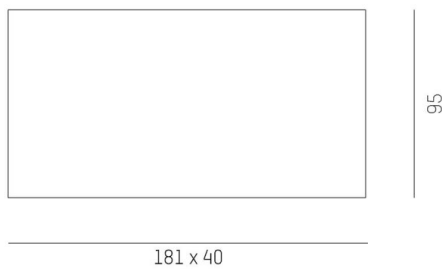

## DARK NIGHT LENS

579-005040829060

DARK NIGHT LENS 5 SD SURFACE MOUNTED CEILING LUMINAIRE made of aluminium, black matt, similar to RAL 9005, decor gold, high-efficiently vacuum deposited aluminium reflector beam 36°, light output direct, UGR <16, with converter, max. 700mA, dimmability: not dimmable, IP20

## DRAWING

## TECHNICAL DETAILS

System perform. [W]	12
Bulb type	LED
Luminous flux [lm]	780
Current sec. [mA]	700
Colour temp. [K]	3000K
CRI	>90
UGR	<16
Optics	vacuum deposited aluminium reflector
Converter	with converter
Dimming	not dimmable
Light output	direct
Beam angle [°]	36°
Voltage [V]	220-240V 50/60Hz
Material	aluminium
Length [mm]	181
Width [mm]	40
Height [mm]	95
IP protection class	IP20
Voltage class	protection cl. I
Shock resistance	IK06
Net weight [kg]	0,69
Colour lamp	black matt
RAL	9005
Colour decor	gold
EAN-Number	9010506248036
Lifetime [h]	L80 B10 50 000
Energy efficiency cl.	F
No. of luminaires B16A	50

## LIGHT DISTRIBUTION CURVE

The values are rated values. Power and luminous flux are initially subject to a tolerance of +/- 10%. Colour temperature tolerance: +/- 150 K. The values apply to an ambient temperature of 25°C unless otherwise specified.