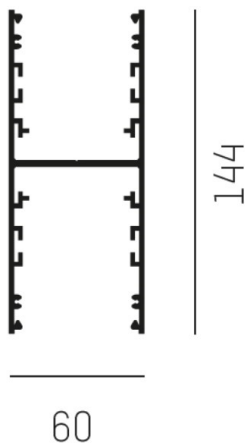

## LOG OUT UP &amp; DOWN

581-262300

LOG OUT UP/DOWN SYSTEM profile made of die-cast aluminium, black, similar to RAL 9005, IP20

## DRAWING

## TECHNICAL DETAILS

|                     |                    |
|---------------------|--------------------|
| Designer            | INHOUSE            |
| Dimming             | not dimmable       |
| Material            | die-cast aluminium |
| Length [mm]         | 2300               |
| Width [mm]          | 60                 |
| Height [mm]         | 144                |
| IP protection class | IP20               |
| Net weight [kg]     | 5,52               |
| Colour lamp         | black              |
| RAL                 | 9005               |
| EAN-Number          | 9008905323911      |

## LIGHT DISTRIBUTION CURVE

The values are rated values. Power and luminous flux are initially subject to a tolerance of +/- 10%. Colour temperature tolerance: +/- 150 K. The values apply to an ambient temperature of 25°C unless otherwise specified.