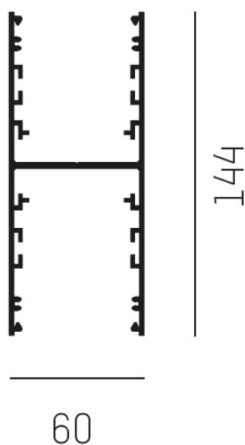

LOG OUT UP & DOWN

581-282870

LOG OUT UP/DOWN SYSTEM profile made of die-cast aluminium, natural anodised, IP20

DRAWING

TECHNICAL DETAILS

Designer	INHOUSE
Dimming	not dimmable
Material	die-cast aluminium
Length [mm]	2870
IP protection class	IP20
Net weight [kg]	6,68
Colour lamp	natural anodised
EAN-Number	9008905323942

LIGHT DISTRIBUTION CURVE

The values are rated values. Power and luminous flux are initially subject to a tolerance of +/- 10%. Colour temperature tolerance: +/- 150 K. The values apply to an ambient temperature of 25°C unless otherwise specified.