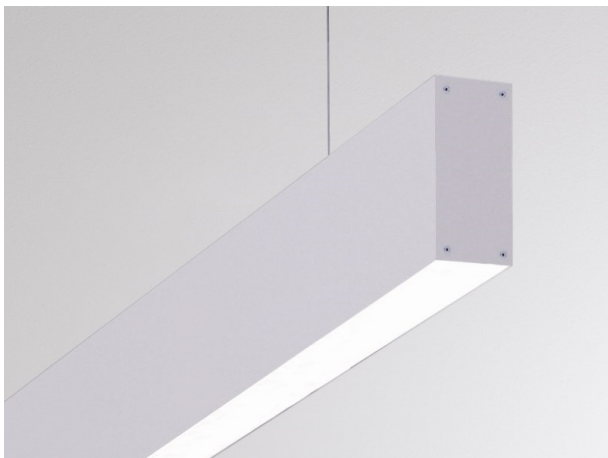

LOG OUT UP & DOWN

581-282870

LOG OUT UP/DOWN SYSTEM profile made of die-cast aluminium, natural anodised, IP20

DRAWING

TECHNICAL DETAILS

Designer	INHOUSE
Dimming	not dimmable
Material	die-cast aluminium
Length [mm]	2870
IP protection class	IP20
Net weight [kg]	6,68
Colour lamp	natural anodised
EAN-Number	9008905323942