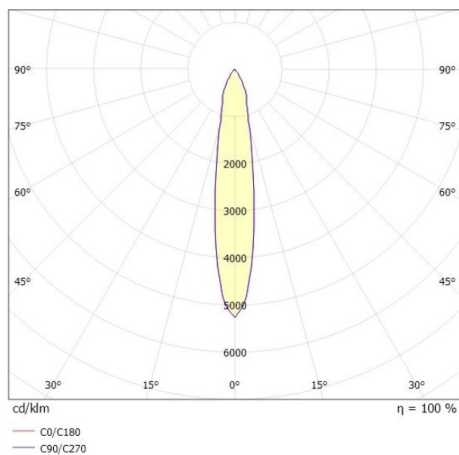

DASH 2

599-103010224040

DASH 2 VOLARE TRACK SPOTLIGHT WITH 2 PH VOLARE ADAPTER made of aluminium, grey, similar to RAL 9006, high-efficiently vacuum deposited aluminium reflector beam 17°, accessoire: glass, light output direct, UGR <19, swiveling 350°, tilting 90°, with converter, dimmability: not dimmable, adapter/ceiling base grey, IP20

DRAWING

TECHNICAL DETAILS

System perform. [W]	10
Bulb type	LED
Luminous flux [lm]	580
Colour temp. [K]	4000K
CRI	>90
UGR	<19
Optics	vacuum deposited aluminium reflector
Designer	INHOUSE
Converter	with converter
Dimming	not dimmable
Light output	direct
Beam angle [°]	17°
Voltage [V]	220-240V 50/60Hz
Material	aluminium
Length [mm]	72
Height [mm]	125
Diameter [mm]	67
IP protection class	IP20
Voltage class	protection cl. I
Shock resistance	IK01
Net weight [kg]	1,11
Colour lamp	grey
RAL	9006
Colour adapter/ceiling base	grey
EAN-Number	9010506800630
Lifetime [h]	L80 B10 20 000
Energy efficiency cl.	G
No. of luminaires B16A	200

LIGHT DISTRIBUTION CURVE

The values are rated values. Power and luminous flux are initially subject to a tolerance of +/- 10%. Colour temperature tolerance: +/- 150 K. The values apply to an ambient temperature of 25°C unless otherwise specified.