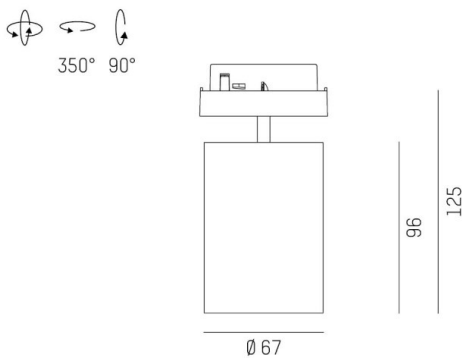

DASH 2

599-103010224040

DASH 2 VOLARE TRACK SPOTLIGHT WITH 2 PH VOLARE ADAPTER made of aluminium, grey, similar to RAL 9006, high-efficiently vacuum deposited aluminium reflector beam 17°, accessoire: glass, light output direct, UGR <19, swiveling 350°, tilting 90°, with converter, dimmability: not dimmable, adapter/ceiling base grey, IP20

DRAWING

TECHNICAL DETAILS

System perform. [W]	10
Bulb type	LED
Luminous flux [lm]	580
Colour temp. [K]	4000K
CRI	>90
UGR	<19
Optics	vacuum deposited aluminium reflector
Designer	INHOUSE
Converter	with converter
Dimming	not dimmable
Light output	direct
Beam angle [°]	17°
Voltage [V]	220-240V 50/60Hz
Material	aluminium
Length [mm]	72
Height [mm]	125
Diameter [mm]	67
IP protection class	IP20
Voltage class	protection cl. I
Shock resistance	IK01
Net weight [kg]	1,11
Colour lamp	grey
RAL	9006
Colour adapter/ceiling base	grey
EAN-Number	9010506800630
Lifetime [h]	L80 B10 20 000
Energy efficiency cl.	G
No. of luminaires B16A	200

LIGHT DISTRIBUTION CURVE

The values are rated values. Power and luminous flux are initially subject to a tolerance of +/- 10%. Colour temperature tolerance: +/- 150 K. The values apply to an ambient temperature of 25°C unless otherwise specified.