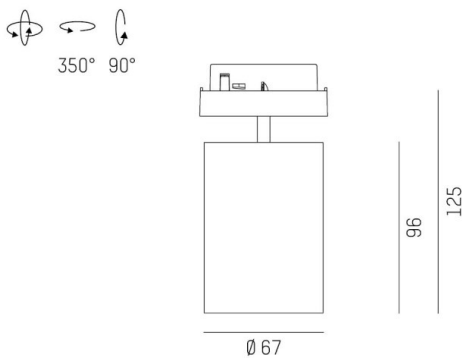

DASH 2

599-103010224060

DASH 2 VOLARE TRACK SPOTLIGHT WITH 2 PH VOLARE ADAPTER made of aluminium, black, similar to RAL 9005,high-efficiently vacuum deposited aluminium reflector beam 17°, accessoire: glass, light output direct, UGR <19, swiveling 350°, tilting 90°, with converter, dimmability: not dimmable, adapter/ceiling base black, IP20

DRAWING

TECHNICAL DETAILS

System perform. [W]	10
Bulb type	LED
Luminous flux [lm]	580
Colour temp. [K]	4000K
CRI	>90
UGR	<19
Optics	vacuum deposited aluminium reflector
Designer	INHOUSE
Converter	with converter
Dimming	not dimmable
Light output	direct
Beam angle [°]	17°
Voltage [V]	220-240V 50/60Hz
Material	aluminium
Length [mm]	72
Height [mm]	125
Diameter [mm]	67
IP protection class	IP20
Voltage class	protection cl. I
Shock resistance	IK01
Net weight [kg]	0,46
Colour lamp	black
RAL	9005
Colour adapter/ceiling base	black
EAN-Number	9010506800548
Lifetime [h]	L80 B10 20 000
Energy efficiency cl.	G
No. of luminaires B16A	200

LIGHT DISTRIBUTION CURVE

The values are rated values. Power and luminous flux are initially subject to a tolerance of +/- 10%. Colour temperature tolerance: +/- 150 K. The values apply to an ambient temperature of 25°C unless otherwise specified.