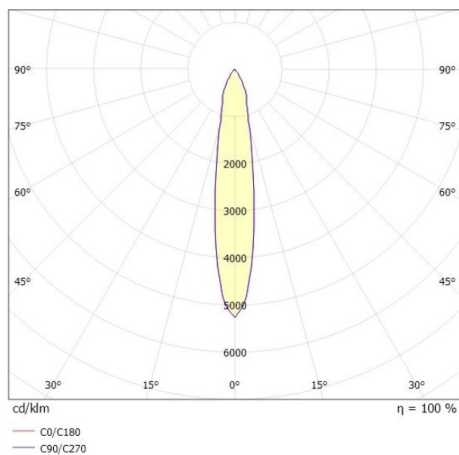

DASH 2

599-103010224060

DASH 2 VOLARE TRACK SPOTLIGHT WITH 2 PH VOLARE ADAPTER made of aluminium, black, similar to RAL 9005,high-efficiently vacuum deposited aluminium reflector beam 17°, accessoire: glass, light output direct, UGR <19, swiveling 350°, tilting 90°, with converter, dimmability: not dimmable, adapter/ceiling base black, IP20

DRAWING

TECHNICAL DETAILS

System perform. [W]	10
Bulb type	LED
Luminous flux [lm]	580
Colour temp. [K]	4000K
CRI	>90
UGR	<19
Optics	vacuum deposited aluminium reflector
Designer	INHOUSE
Converter	with converter
Dimming	not dimmable
Light output	direct
Beam angle [°]	17°
Voltage [V]	220-240V 50/60Hz
Material	aluminium
Length [mm]	72
Height [mm]	125
Diameter [mm]	67
IP protection class	IP20
Voltage class	protection cl. I
Shock resistance	IK01
Net weight [kg]	0,46
Colour lamp	black
RAL	9005
Colour adapter/ceiling base	black
EAN-Number	9010506800548
Lifetime [h]	L80 B10 20 000
Energy efficiency cl.	G
No. of luminaires B16A	200

LIGHT DISTRIBUTION CURVE

The values are rated values. Power and luminous flux are initially subject to a tolerance of +/- 10%. Colour temperature tolerance: +/- 150 K. The values apply to an ambient temperature of 25°C unless otherwise specified.