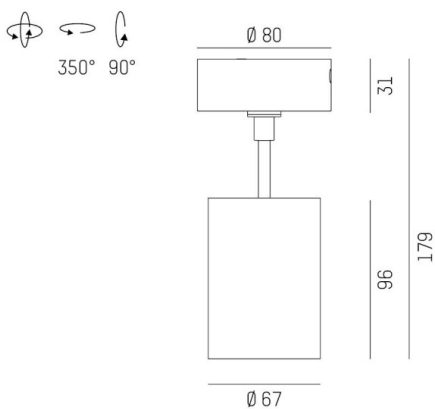

## DASH 2

599-105010224050

DASH 2 SD SURFACE MOUNTED SPOTLIGHT made of aluminium, white, similar to RAL 9016, high-efficiently vacuum deposited aluminium reflector beam 17°, accessoires: glass, light output direct, UGR <19, swiveling 350°, tilting 90°, with converter, dimmability: not dimmable, adapter/ceiling base white, IP20

## DRAWING

## TECHNICAL DETAILS

System perform. [W]	10
Bulb type	LED
Luminous flux [lm]	580
Colour temp. [K]	4000K
CRI	>90
UGR	<19
Optics	vacuum deposited aluminium reflector
Designer	INHOUSE
Converter	with converter
Dimming	not dimmable
Light output	direct
Beam angle [°]	17°
Voltage [V]	220-240V 50/60Hz
Material	aluminium
Length [mm]	80
Height [mm]	179
Diameter [mm]	67
IP protection class	IP20
Voltage class	protection cl. I
Shock resistance	IK01
Net weight [kg]	0,68
Colour lamp	white
RAL	9016
Colour adapter/ceiling base	white
EAN-Number	9010506789690
Lifetime [h]	L80 B10 20 000
Energy efficiency cl.	G
No. of luminaires B16A	200

## LIGHT DISTRIBUTION CURVE

The values are rated values. Power and luminous flux are initially subject to a tolerance of +/- 10%. Colour temperature tolerance: +/- 150 K. The values apply to an ambient temperature of 25°C unless otherwise specified.