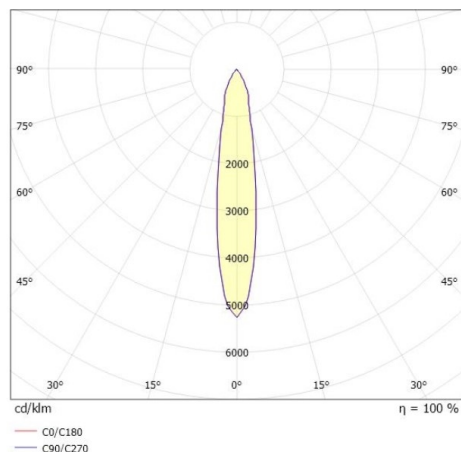

## DASH 2

599-105010224050

DASH 2 SD SURFACE MOUNTED SPOTLIGHT made of aluminium, white, similar to RAL 9016, high-efficiently vacuum deposited aluminium reflector beam 17°, accessoires: glass, light output direct, UGR <19, swiveling 350°, tilting 90°, with converter, dimmability: not dimmable, adapter/ceiling base white, IP20

## DRAWING

## TECHNICAL DETAILS

System perform. [W]	10
Bulb type	LED
Luminous flux [lm]	580
Colour temp. [K]	4000K
CRI	>90
UGR	<19
Optics	vacuum deposited aluminium reflector
Designer	INHOUSE
Converter	with converter
Dimming	not dimmable
Light output	direct
Beam angle [°]	17°
Voltage [V]	220-240V 50/60Hz
Material	aluminium
Length [mm]	80
Height [mm]	179
Diameter [mm]	67
IP protection class	IP20
Voltage class	protection cl. I
Shock resistance	IK01
Net weight [kg]	0,68
Colour lamp	white
RAL	9016
Colour adapter/ceiling base	white
EAN-Number	9010506789690
Lifetime [h]	L80 B10 20 000
Energy efficiency cl.	G
No. of luminaires B16A	200

## LIGHT DISTRIBUTION CURVE

The values are rated values. Power and luminous flux are initially subject to a tolerance of +/- 10%. Colour temperature tolerance: +/- 150 K. The values apply to an ambient temperature of 25°C unless otherwise specified.